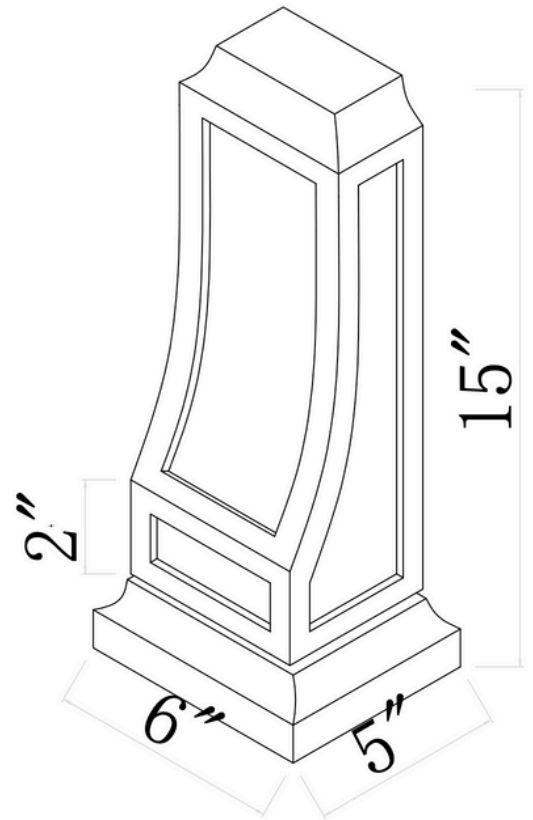

**SKU
P1884 DOWN DUMMY DOOR
P1890 DOWN DUMMY DOOR
P1893 DOWN DUMMY DOOR*
P1896 DOWN DUMMY DOOR**

***P1893 DOWN DUMMY DOOR = 52 3/8"H**

COLUMN & CORBELS

SKU
Column
3.5 x 3.5 x 35

SKU
Corbel - N

EXTRAS

**SKU
SAMPLE DOOR**