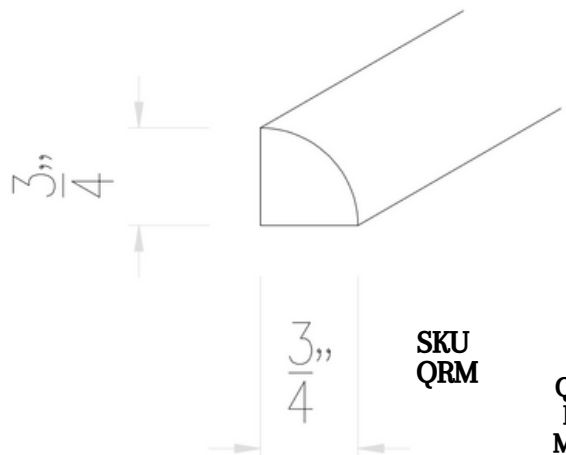

**SKU
QRM**

**Quarter
Round
Molding**