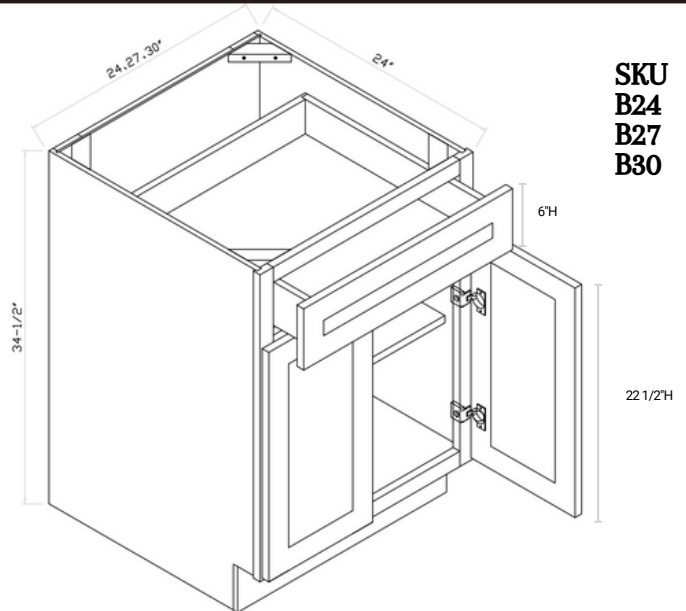

SKU
B24
B27
B30