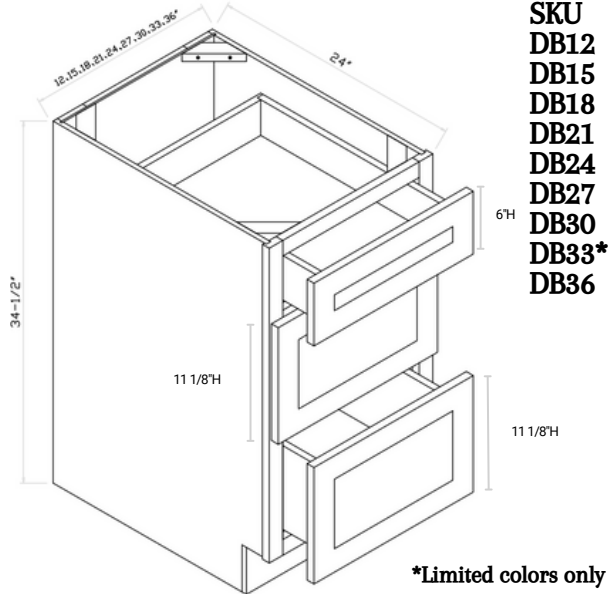

**SKU
DB12
DB15
DB18
DB21
DB24
DB27
DB30
DB33*
DB36**

*Limited colors only