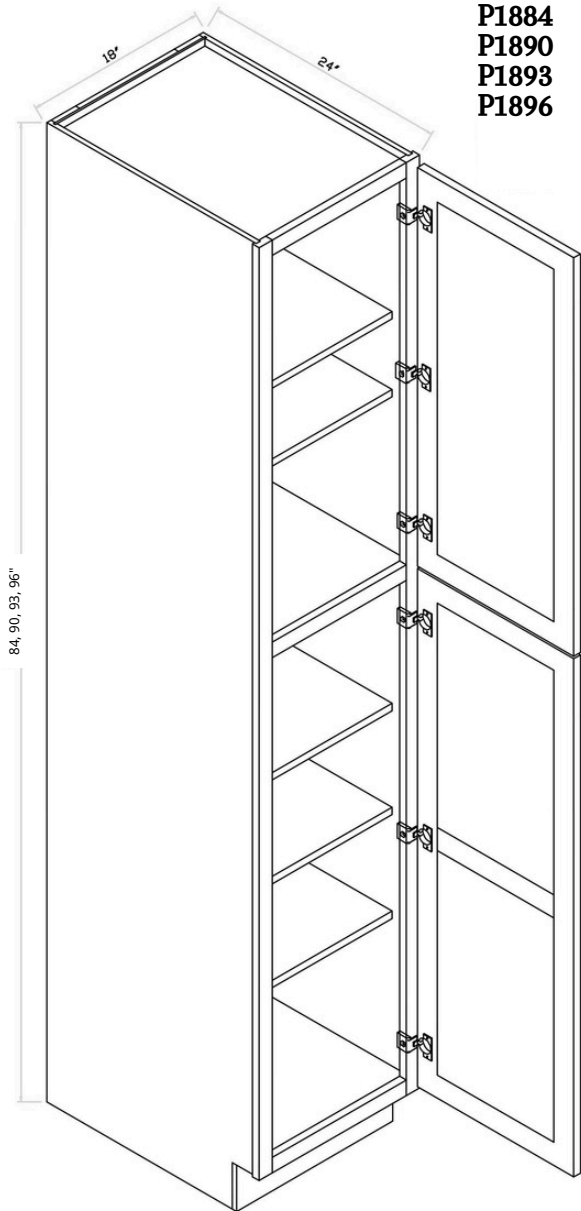

**Base Blind
Corner**

TOP DOWN VIEW

**SKU
BBC45**

**Base Blind
Corner**

TOP DOWN VIEW

CORNER BASE CABINETS

**SKU
SBD36*
SBD45**

**Designed to fit
a sink**

***Limited colors only**

**SKU
BEC24**

**Base End
Corner**

**SKU
BLS33**

**Base Lazy
Susan**

**SKU
BLS36**

**Base Lazy
Susan**

PANTRY CABINETS