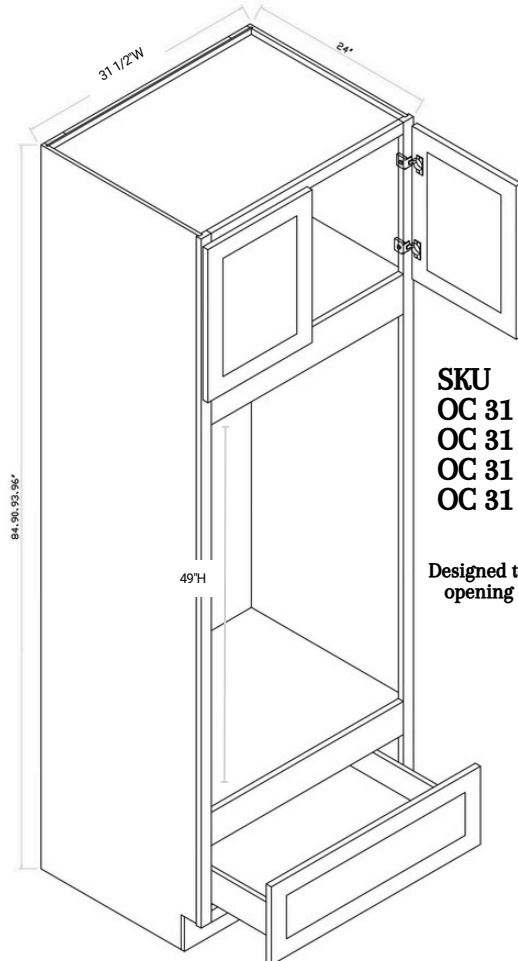

SKU
P1884
P1890
P1893
P1896

SKU
P2484
P2490
P2493
P2496

P3084
P3090
P3093
P3096

P3684
P3690
P3693
P3696

OVEN CABINETS

SKU
 OC 31 1/2 84SM
 OC 31 1/2 90SM
 OC 31 1/2 93SM
 OC 31 1/2 96SM

Designed to fit a single oven + microwave combo; opening = 28.5"W by 42"H

SKU
 OC 31 1/2 84S+M(SMS)
 OC 31 1/2 90S+M(SMS)
 OC 31 1/2 93S+M(SMS)
 OC 31 1/2 96S+M(SMS)

Designed to fit a single oven + microwave separate; top opening = 28.5"W by 16"H; bottom opening = 28.5"W by 27"H

SKU
 OC 31 1/2 84S
 OC 31 1/2 90S
 OC 31 1/2 93S
 OC 31 1/2 96S

Designed to fit a single oven; opening = 28.5"W by 27"H

SKU
 OC 31 1/2 84D
 OC 31 1/2 90D
 OC 31 1/2 93D
 OC 31 1/2 96D

Designed to fit a double oven; opening = 28.5"W by 49"H