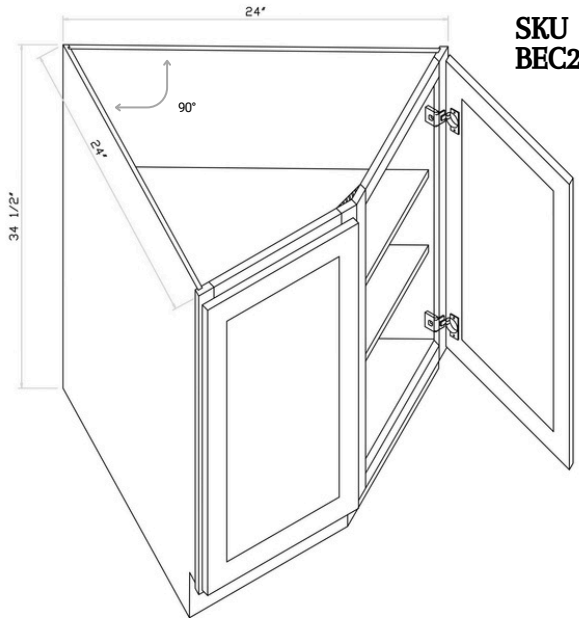

**SKU
BEC24**

**Base End
Corner**