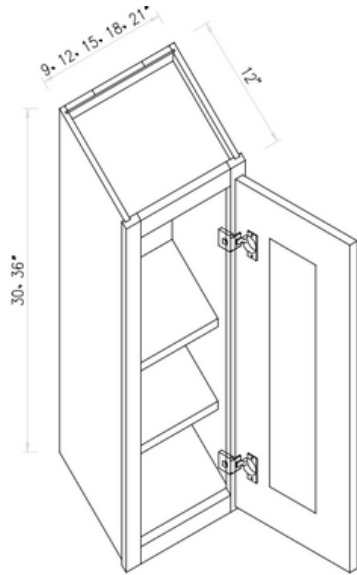

**SKU
VSD30R**

**SKU
VSD36L**

**SKU
VSD36R**

**SKU
VSD42L**

**SKU
VSD42R**

All our vanity cabinets are designed to fit a bathroom sink (except VDB).

WALL CABINETS

SKU
 W0930
 W1230
 W1530
 W1830
 W2130