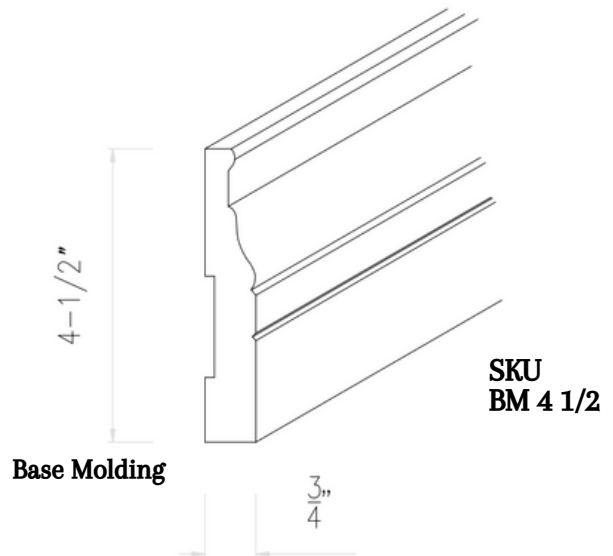

PANELS & TRIM