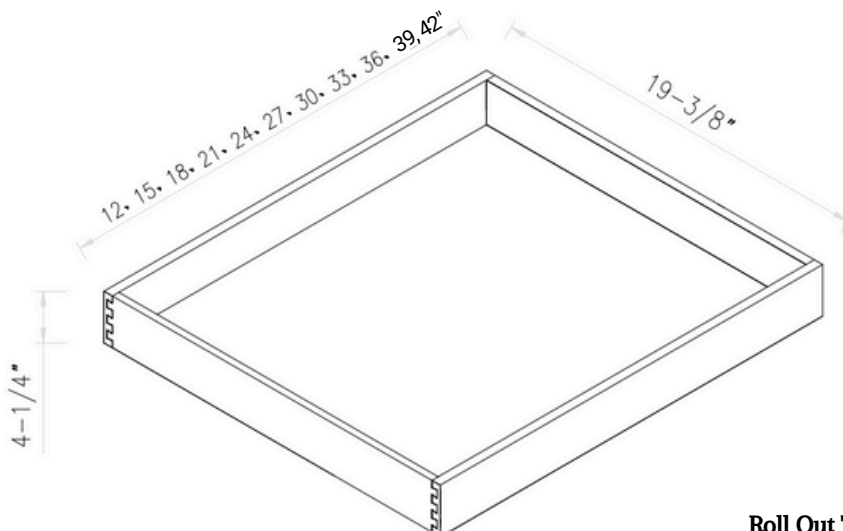

**SKU
ROT12
ROT15
ROT18
ROT21
ROT24
ROT27
ROT30
ROT33
ROT36
ROT39
ROT42**

Roll Out Trays for Base Cabinets & Pantries