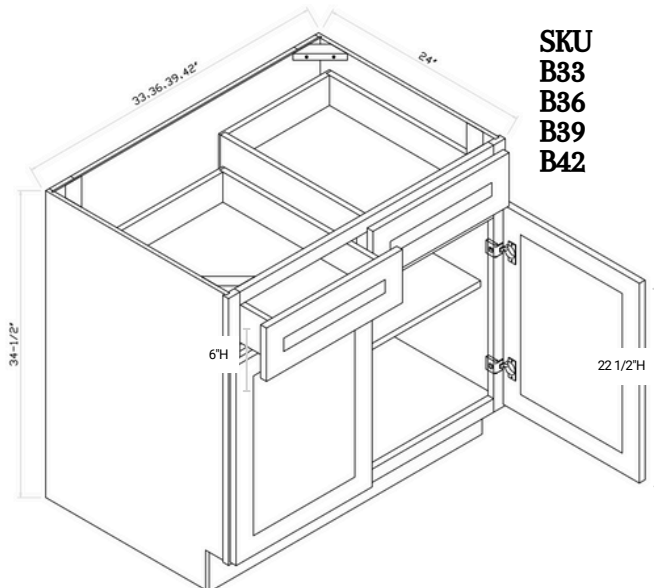

SKU
B33
B36
B39
B42