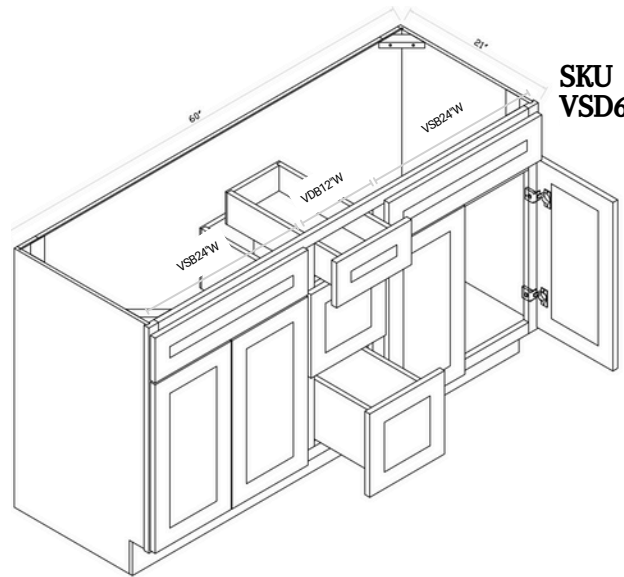

SKU
VSD48
VSD54

SKU
VSD60-3D