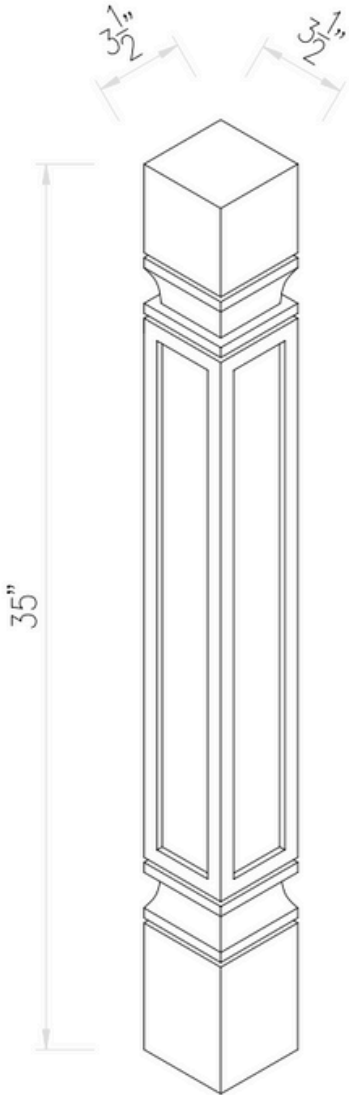

**Base Blind
Corner**

TOP DOWN VIEW

**SKU
BBC45**

**Base Blind
Corner**

TOP DOWN VIEW

CORNER BASE CABINETS

**SKU
SBD36*
SBD45**

**Designed to fit
a sink**

PANELS & TRIM

DUMMY DOORS

**SKU
DUMMY DOOR B24**

**SKU
DUMMY DOOR B36**

**SKU
DUMMY DOOR W1230
DUMMY DOOR W1236**

**SKU
DUMMY DOOR W1242**

**SKU
P1884 UP DUMMY DOOR
P1890 UP DUMMY DOOR
P1893 UP DUMMY DOOR
P1896 UP DUMMY DOOR**

**SKU
P1884 DOWN DUMMY DOOR
P1890 DOWN DUMMY DOOR
P1893 DOWN DUMMY DOOR*
P1896 DOWN DUMMY DOOR**

***P1893 DOWN DUMMY DOOR = 52 3/8"H**

COLUMN & CORBELS

SKU
Column
3.5 x 3.5 x 35

SKU
Corbel - N

EXTRAS

**SKU
SAMPLE DOOR**