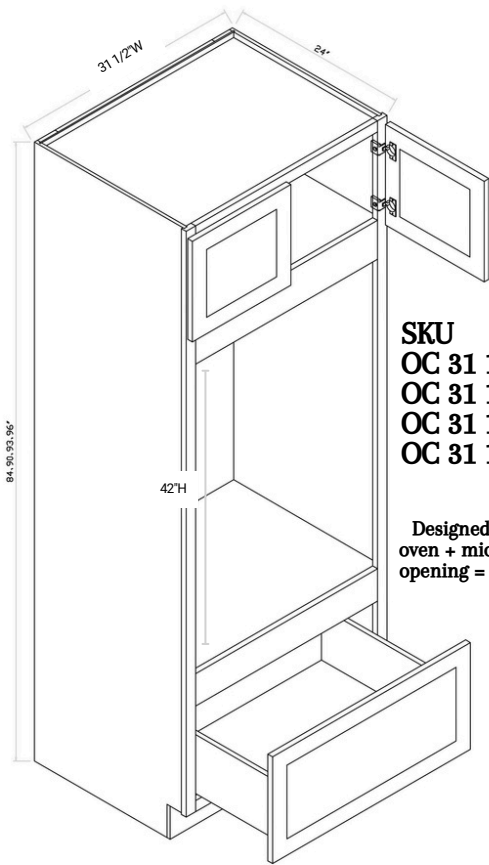

SKU
P1884
P1890
P1893
P1896

SKU
P2484
P2490
P2493
P2496

P3084
P3090
P3093
P3096

P3684
P3690
P3693
P3696

OVEN CABINETS

SKU
 OC 31 1/2 84SM
 OC 31 1/2 90SM
 OC 31 1/2 93SM
 OC 31 1/2 96SM

Designed to fit a single oven + microwave combo; opening = 28.5"W by 42"H

SKU
 OC 31 1/2 84S+M(SMS)
 OC 31 1/2 90S+M(SMS)
 OC 31 1/2 93S+M(SMS)
 OC 31 1/2 96S+M(SMS)

Designed to fit a single oven + microwave separate; top opening = 28.5"W by 16"H; bottom opening = 28.5"W by 27"H