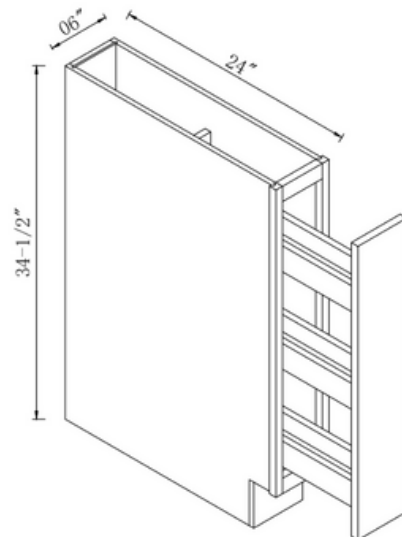

SKU
B06SR

Designed to be a
spice rack