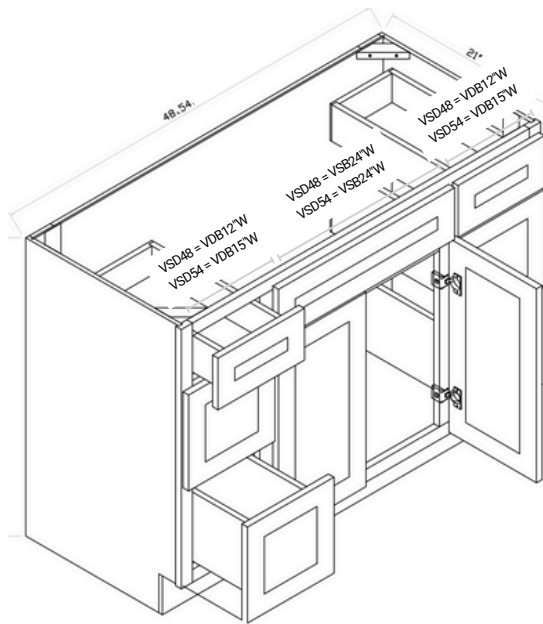

VANITY CABINETS

SKU
VDB12
VDB15
VDB18
VDB21
VDB24

SKU
VS24
VS27
VS30
VS36

SKU
VSD48
VSD54

SKU
VSD60-3D

SKU
VSD60-6D