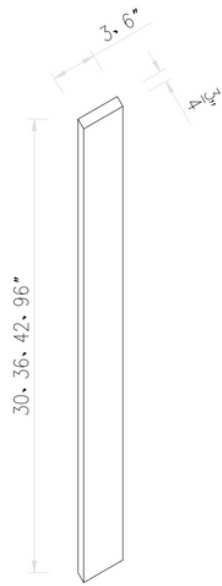

**SKU
WF30
WF36
WF42
F396

WF642
F696**

**Tall Fillers &
Wall Fillers**