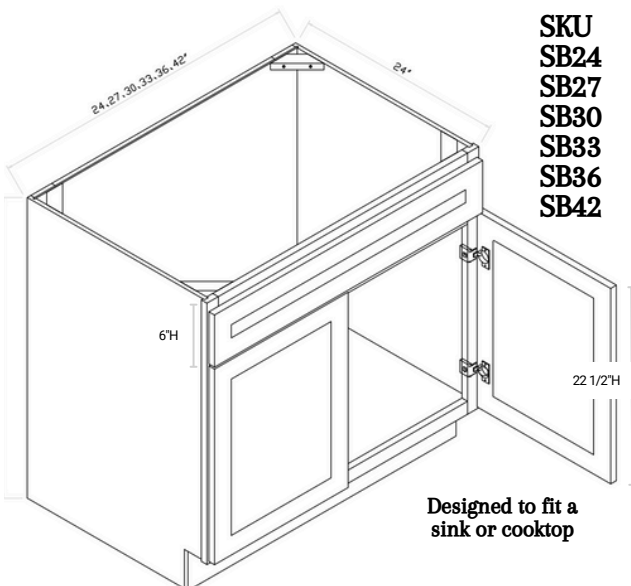

SEE OUR
PRODUCT :

CONFIGURATIONS

We offer our cabinetry in a variety of sizes, shapes, and configurations to ensure we meet the unique needs of every space. Please review the options and select the SKU that best works for you- SKU letters indicate the shape / configuration, while the SKU numbers indicate the product's varied dimension in inches. For example, SKU "B12" is our classic base cabinet in the 12" width size; SKU "W1230" is our regular wall cabinet in 12" width size and 30" height size

SKU
B09

SKU
B12
B15
B18
B21

SKU
B24
B27
B30

SKU
B33
B36
B39
B42

SKU
B06SR

Designed to be a
spice rack

BASE CABINETS

**SKU
B09SR
B12SR**

Designed to be a
spice rack

**SKU
BOES12**

**SKU
DB12
DB15
DB18
DB21
DB24
DB27
DB30
DB33*
DB36**

*Limited colors only

**SKU
BMC30**

Designed to fit
a built-in microwave

**SKU
SB24
SB27
SB30
SB33
SB36
SB42**

Designed to fit a
sink or cooktop

**SKU
FSB36**

Designed to fit
a farmer style sink

CORNER BASE CABINETS

**SKU
BBC39**

**Base Blind
Corner**

TOP DOWN VIEW

**SKU
BBC42**