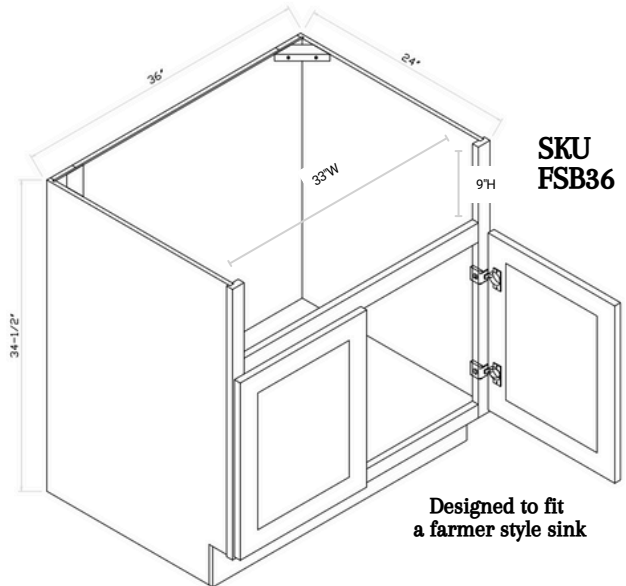

SEE OUR
PRODUCT :

CONFIGURATIONS

We offer our cabinetry in a variety of sizes, shapes, and configurations to ensure we meet the unique needs of every space. Please review the options and select the SKU that best works for you- SKU letters indicate the shape / configuration, while the SKU numbers indicate the product's varied dimension in inches. For example, SKU "B12" is our classic base cabinet in the 12" width size; SKU "W1230" is our regular wall cabinet in 12" width size and 30" height size

Designed to be a
spice rack

**SKU
BOES12**

**SKU
DB12
DB15
DB18
DB21
DB24
DB27
DB30
DB33*
DB36**

*Limited colors only

**SKU
BMC30**

Designed to fit
a built-in microwave

**SKU
SB24
SB27
SB30
SB33
SB36
SB42**

Designed to fit a
sink or cooktop

**SKU
FSB36**

Designed to fit
a farmer style sink

CORNER BASE CABINETS

**SKU
BBC39**

**Base Blind
Corner**

TOP DOWN VIEW

**SKU
BBC42**