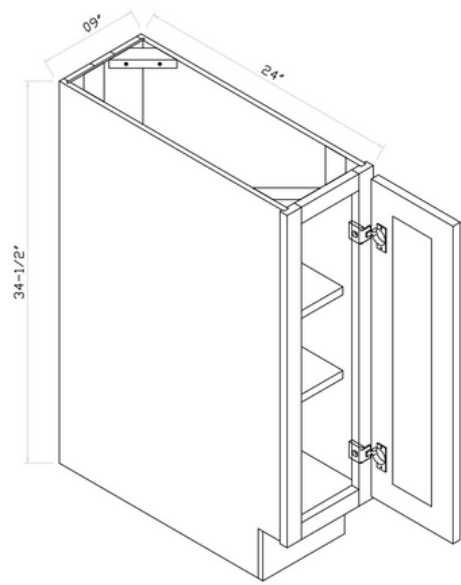

SEE OUR
PRODUCT :

CONFIGURATIONS

We offer our cabinetry in a variety of sizes, shapes, and configurations to ensure we meet the unique needs of every space. Please review the options and select the SKU that best works for you- SKU letters indicate the shape / configuration, while the SKU numbers indicate the product's varied dimension in inches. For example, SKU "B12" is our classic base cabinet in the 12" width size; SKU "W1230" is our regular wall cabinet in 12" width size and 30" height size