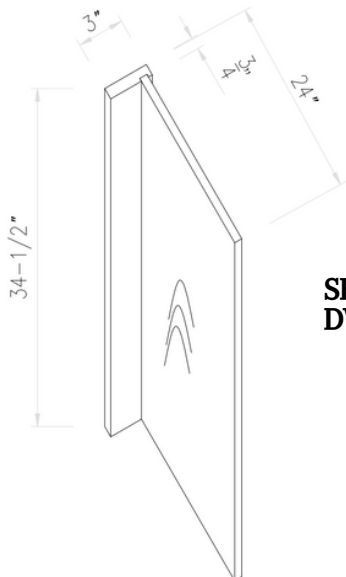

**SKU
WR3015
WR3018
WR3615
WR3618**

Wine Rack

**SKU
ROT12
ROT15
ROT18
ROT21
ROT24
ROT27
ROT30
ROT33
ROT36
ROT39
ROT42**

Roll Out Trays for Base Cabinets & Pantries

PANELS & TRIM

**SKU
PANEL 96x48x1/4"**

Skin Panel

**SKU
R/P 1 1/2**

Fridge Panel

**SKU
PANEL 96x48x1/2"**

**SKU
PANEL 96x24x3/4**

***Only one side finished**

Finished Panel

**SKU
DWP3**

**Dishwasher
Panel**