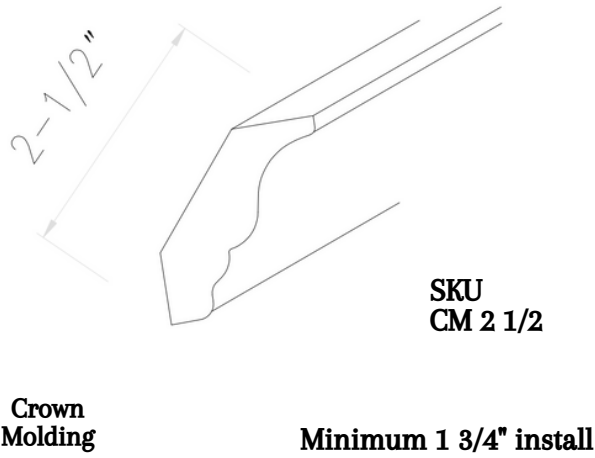

PANELS & TRIM