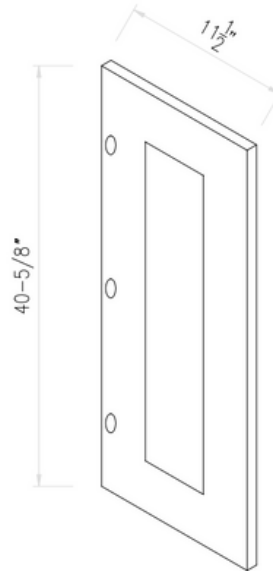

**SKU
DUMMY DOOR W1242**