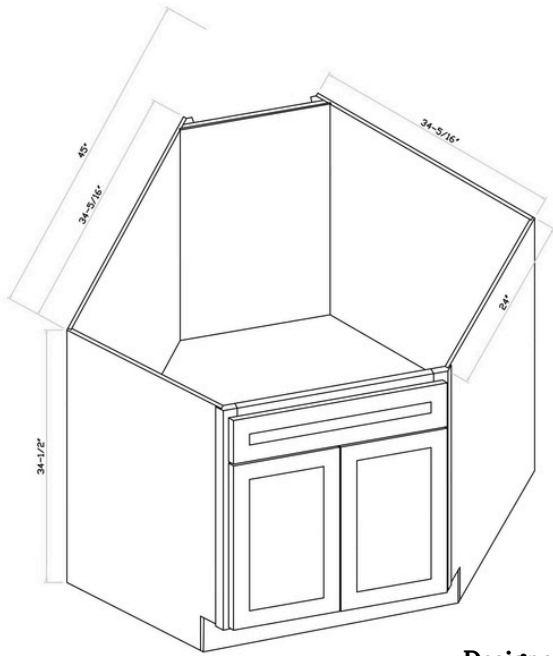

Designed to fit a
sink or cooktop

**SKU
FSB36**

Designed to fit
a farmer style sink

CORNER BASE CABINETS

**SKU
BBC39**

**Base Blind
Corner**

TOP DOWN VIEW

**SKU
BBC42**

**Base Blind
Corner**

TOP DOWN VIEW

**SKU
BBC45**

**Base Blind
Corner**

TOP DOWN VIEW

CORNER BASE CABINETS

**SKU
SBD36*
SBD45**

**Designed to fit
a sink**