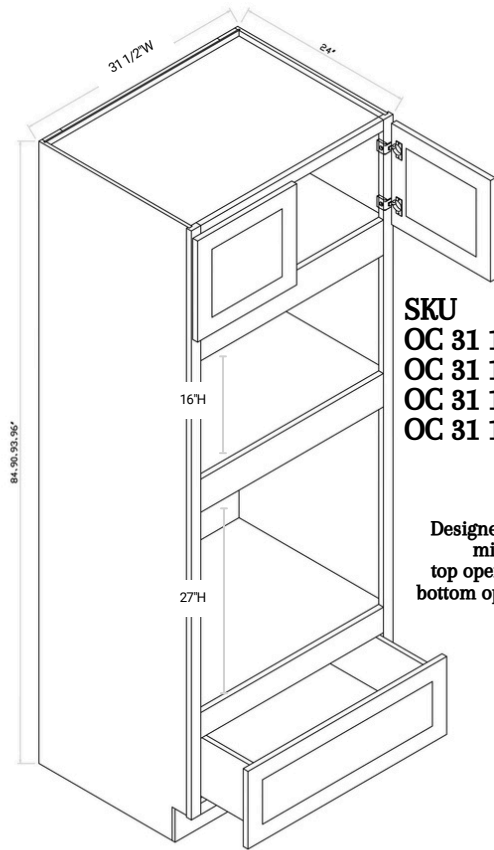

SKU
P1884
P1890
P1893
P1896

SKU
P2484
P2490
P2493
P2496

P3084
P3090
P3093
P3096

P3684
P3690
P3693
P3696

OVEN CABINETS

SKU
 OC 31 1/2 84SM
 OC 31 1/2 90SM
 OC 31 1/2 93SM
 OC 31 1/2 96SM

Designed to fit a single oven + microwave combo; opening = 28.5"W by 42"H

SKU
 OC 31 1/2 84S+M(SMS)
 OC 31 1/2 90S+M(SMS)
 OC 31 1/2 93S+M(SMS)
 OC 31 1/2 96S+M(SMS)

Designed to fit a single oven + microwave separate; top opening = 28.5"W by 16"H; bottom opening = 28.5"W by 27"H

SKU
 OC 31 1/2 84S
 OC 31 1/2 90S
 OC 31 1/2 93S
 OC 31 1/2 96S

Designed to fit a single oven; opening = 28.5"W by 27"H

SKU
 OC 31 1/2 84D
 OC 31 1/2 90D
 OC 31 1/2 93D
 OC 31 1/2 96D

Designed to fit a double oven; opening = 28.5"W by 49"H