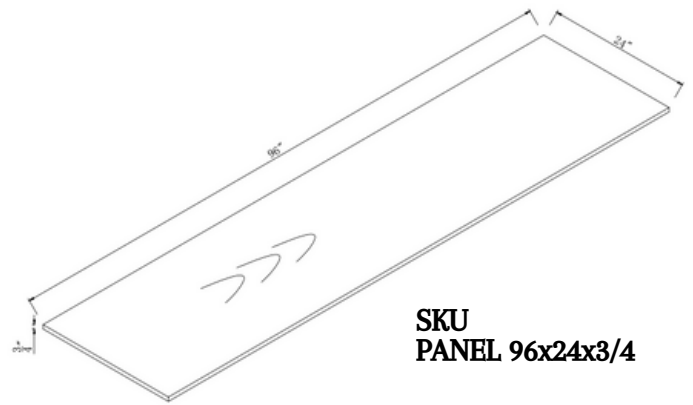

**SKU
PANEL 96x24x3/4**

*Only one side finished

Finished Panel