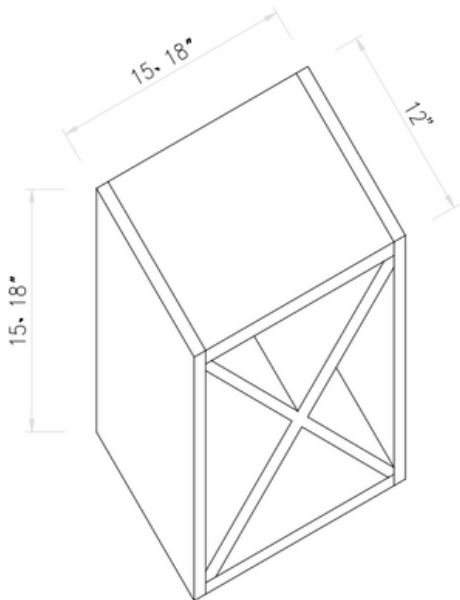

Glass door & shelves

ADDITIONAL PIECES

**SKU
KD30**

Knee Drawer for Vanities

**SKU
SGH30
SGH36**

Wine Glass Holder for Wall Cabinets

**SKU
WR1515
WR1818**

Wine Rack