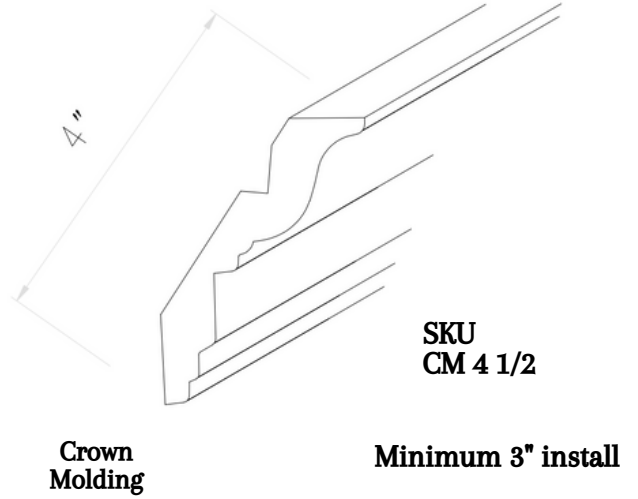

PANELS & TRIM