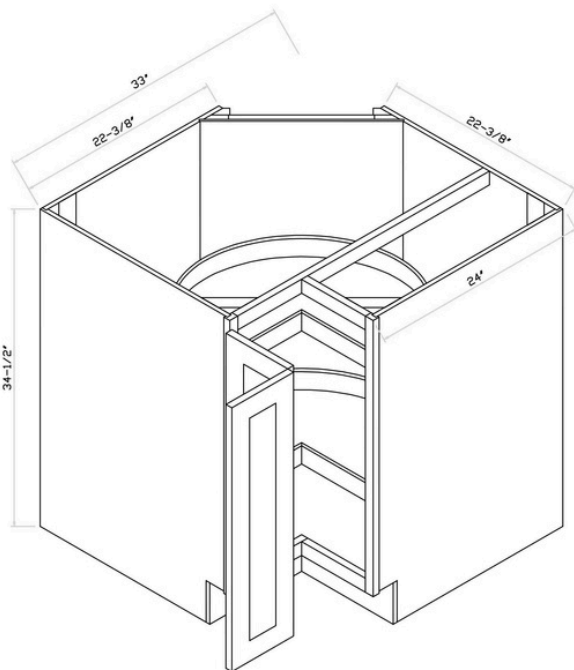

**SKU
BLS33**

**Base Lazy
Susan**