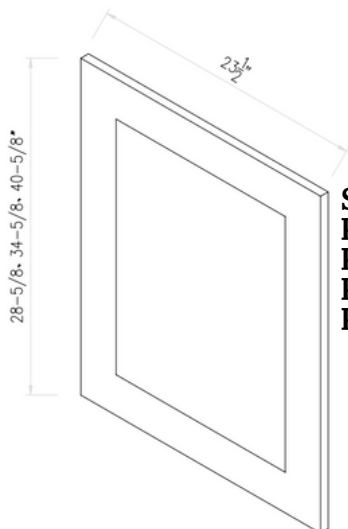

**SKU
P1884 UP DUMMY DOOR
P1890 UP DUMMY DOOR
P1893 UP DUMMY DOOR
P1896 UP DUMMY DOOR**