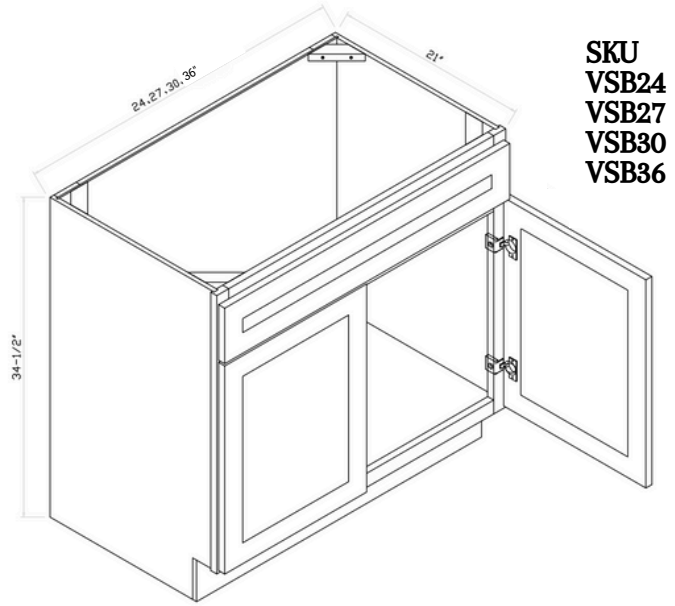

SKU
VS24
VS27
VS30
VS36