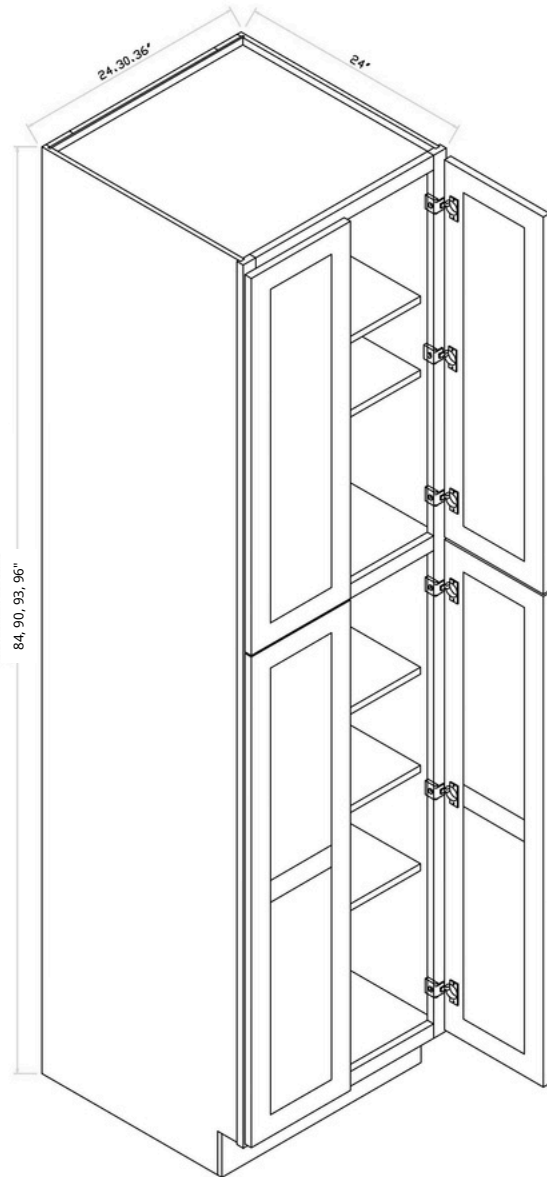

SKU
P2484
P2490
P2493
P2496

P3084
P3090
P3093
P3096

P3684
P3690
P3693
P3696