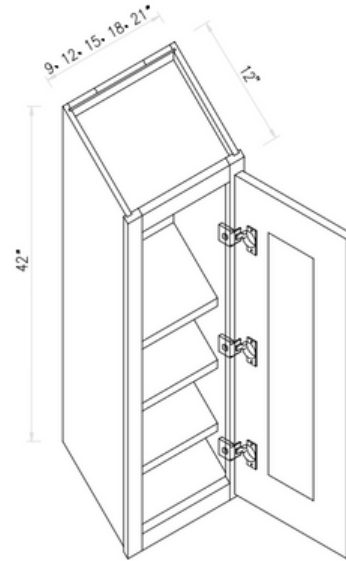

SKU
W0942
W1242
W1542
W1842
W2142