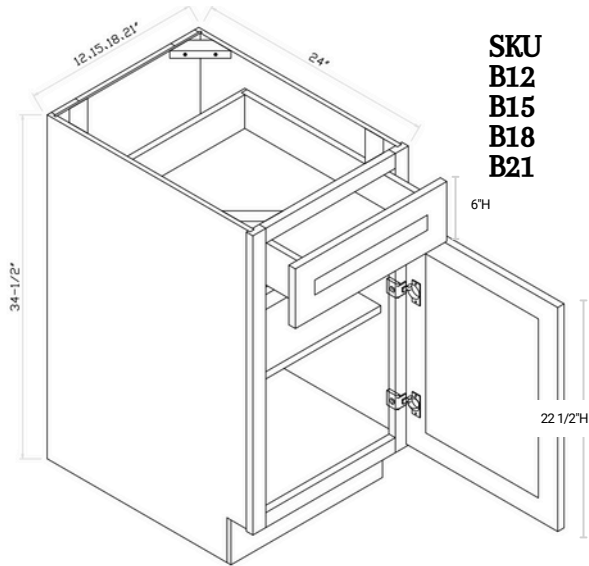

SKU
B12
B15
B18
B21