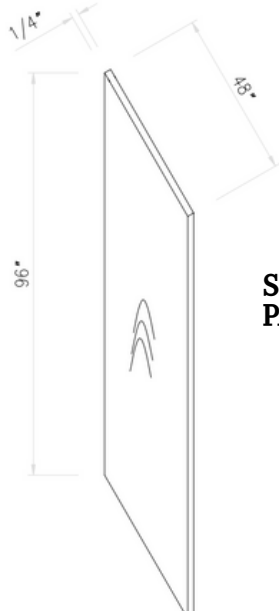

Glass door & shelves

ADDITIONAL PIECES

**SKU
KD30**

Knee Drawer for Vanities

**SKU
SGH30
SGH36**

Wine Glass Holder for Wall Cabinets

**SKU
WR1515
WR1818**

Wine Rack

**SKU
WR3015
WR3018
WR3615
WR3618**

Wine Rack

**SKU
ROT12
ROT15
ROT18
ROT21
ROT24
ROT27
ROT30
ROT33
ROT36
ROT39
ROT42**

Roll Out Trays for Base Cabinets & Pantries

PANELS & TRIM

**SKU
PANEL 96x48x1/4"**

Skin Panel

**SKU
R/P 1 1/2**

Fridge Panel

**SKU
PANEL 96x48x1/2"**

**SKU
PANEL 96x24x3/4**

***Only one side finished**

Finished Panel

**SKU
DWP3**

**Dishwasher
Panel**