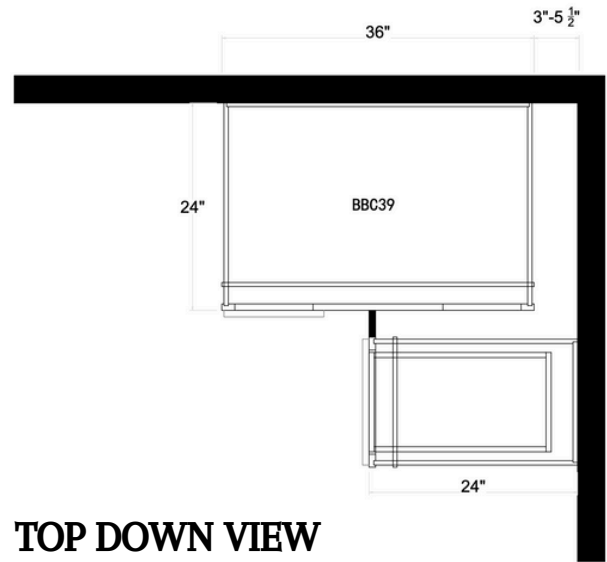

SEE OUR
PRODUCT :

CONFIGURATIONS

We offer our cabinetry in a variety of sizes, shapes, and configurations to ensure we meet the unique needs of every space. Please review the options and select the SKU that best works for you- SKU letters indicate the shape / configuration, while the SKU numbers indicate the product's varied dimension in inches. For example, SKU "B12" is our classic base cabinet in the 12" width size; SKU "W1230" is our regular wall cabinet in 12" width size and 30" height size

Designed to fit a
sink or cooktop

**SKU
FSB36**

Designed to fit
a farmer style sink

CORNER BASE CABINETS

**SKU
BBC39**

**Base Blind
Corner**

TOP DOWN VIEW

**SKU
BBC42**