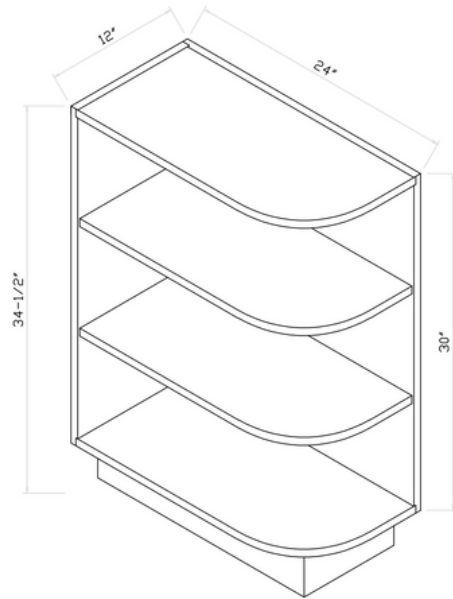

BASE CABINETS

**SKU
B09SR
B12SR**

Designed to be a
spice rack

**SKU
BOES12**

**SKU
DB12
DB15
DB18
DB21
DB24
DB27
DB30
DB33*
DB36**

*Limited colors only

**SKU
BMC30**

Designed to fit
a built-in microwave

**SKU
SB24
SB27
SB30
SB33
SB36
SB42**

Designed to fit a
sink or cooktop

**SKU
FSB36**

Designed to fit
a farmer style sink