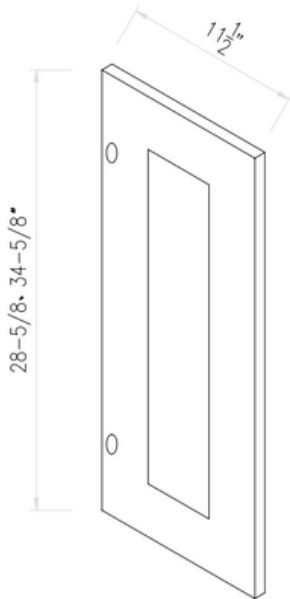

**SKU
DUMMY DOOR W1230
DUMMY DOOR W1236**