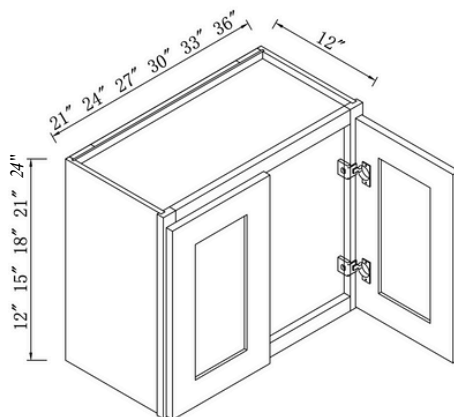

SKU
W2112* W3018
W2115* W3021
W2118* W3024

W2412* W3312
W2415* W3315
W2418* W3318
W2421* W3321
W3324

W2712*
W2715* W3612
W2718* W3615
W3618
W3012 W3621
W3015 W3624