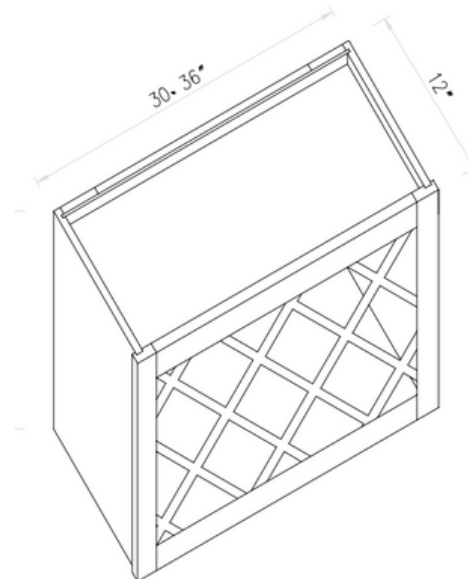

Glass door & shelves

ADDITIONAL PIECES

**SKU
KD30**

Knee Drawer for Vanities

**SKU
SGH30
SGH36**

Wine Glass Holder for Wall Cabinets

**SKU
WR1515
WR1818**

Wine Rack