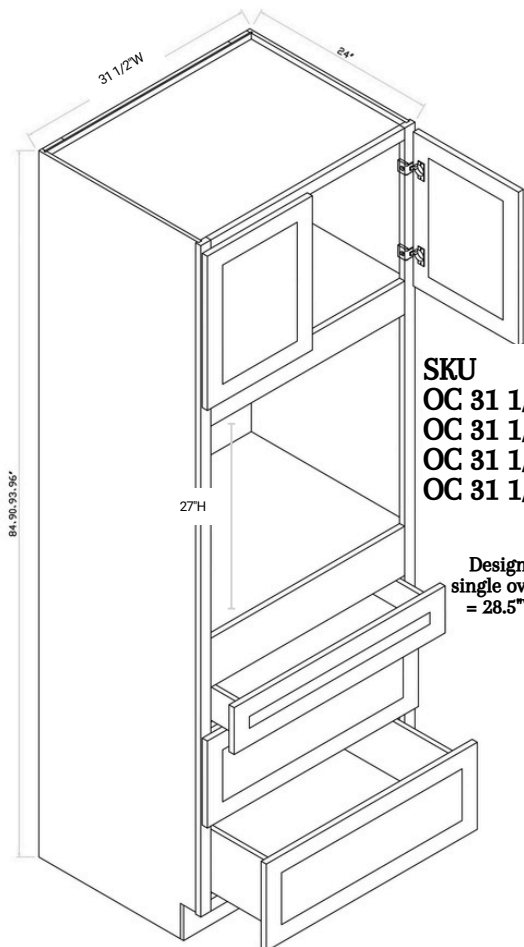

SKU
P1884
P1890
P1893
P1896

SKU
P2484
P2490
P2493
P2496

P3084
P3090
P3093
P3096

P3684
P3690
P3693
P3696

OVEN CABINETS

SKU
 OC 31 1/2 84SM
 OC 31 1/2 90SM
 OC 31 1/2 93SM
 OC 31 1/2 96SM

Designed to fit a single oven + microwave combo; opening = 28.5"W by 42"H

SKU
 OC 31 1/2 84S+M(SMS)
 OC 31 1/2 90S+M(SMS)
 OC 31 1/2 93S+M(SMS)
 OC 31 1/2 96S+M(SMS)

Designed to fit a single oven + microwave separate; top opening = 28.5"W by 16"H; bottom opening = 28.5"W by 27"H