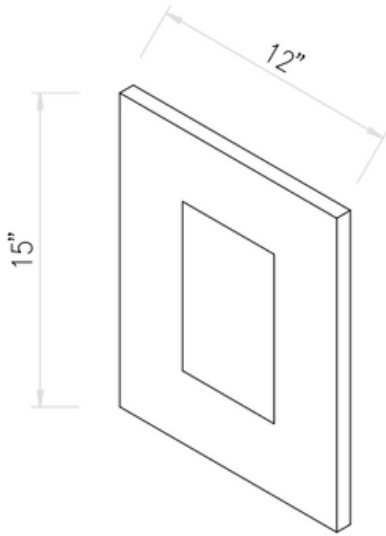

**SKU
P1884 DOWN DUMMY DOOR
P1890 DOWN DUMMY DOOR
P1893 DOWN DUMMY DOOR*
P1896 DOWN DUMMY DOOR**

***P1893 DOWN DUMMY DOOR = 52 3/8"H**

COLUMN & CORBELS

SKU
Column
3.5 x 3.5 x 35

SKU
Corbel - N

EXTRAS

**SKU
SAMPLE DOOR**