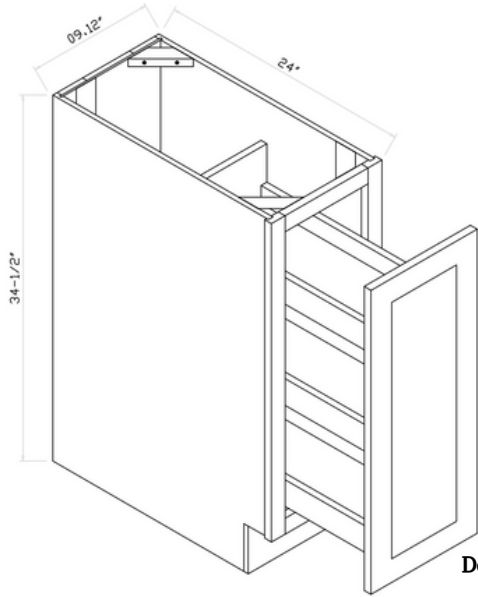

SEE OUR
PRODUCT :

CONFIGURATIONS

We offer our cabinetry in a variety of sizes, shapes, and configurations to ensure we meet the unique needs of every space. Please review the options and select the SKU that best works for you- SKU letters indicate the shape / configuration, while the SKU numbers indicate the product's varied dimension in inches. For example, SKU "B12" is our classic base cabinet in the 12" width size; SKU "W1230" is our regular wall cabinet in 12" width size and 30" height size

SKU
B09

SKU
B12
B15
B18
B21

SKU
B24
B27
B30

SKU
B33
B36
B39
B42

SKU
B06SR

Designed to be a
spice rack

BASE CABINETS

**SKU
B09SR
B12SR**