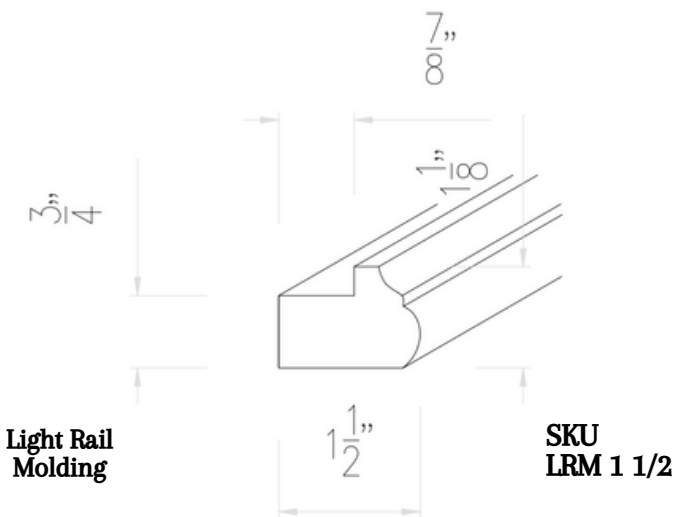

PANELS & TRIM