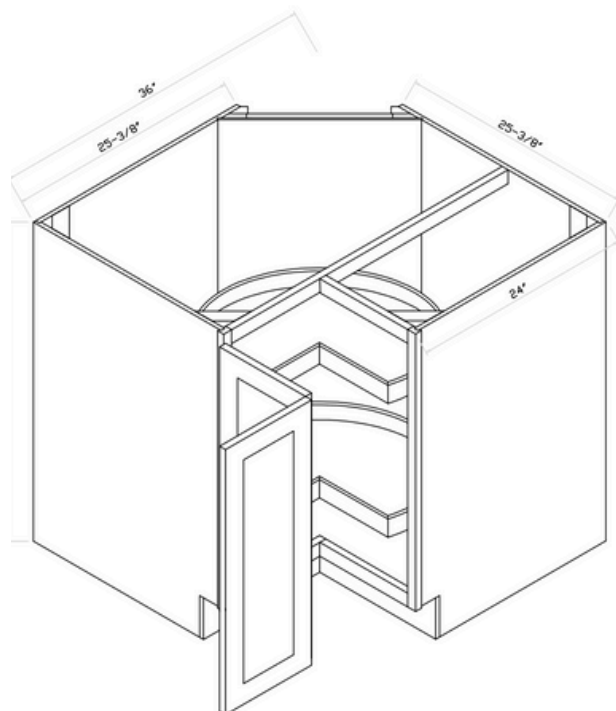

**SKU
BLS36**

**Base Lazy
Susan**