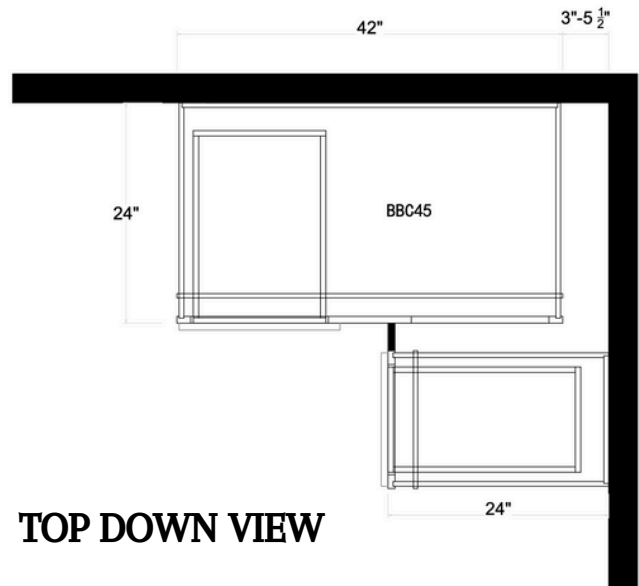

Designed to fit a
sink or cooktop

**SKU
FSB36**

Designed to fit
a farmer style sink

CORNER BASE CABINETS

**SKU
BBC39**

**Base Blind
Corner**

TOP DOWN VIEW

**SKU
BBC42**

**Base Blind
Corner**

TOP DOWN VIEW

**SKU
BBC45**

**Base Blind
Corner**

TOP DOWN VIEW

CORNER BASE CABINETS

**SKU
SBD36*
SBD45**

**Designed to fit
a sink**