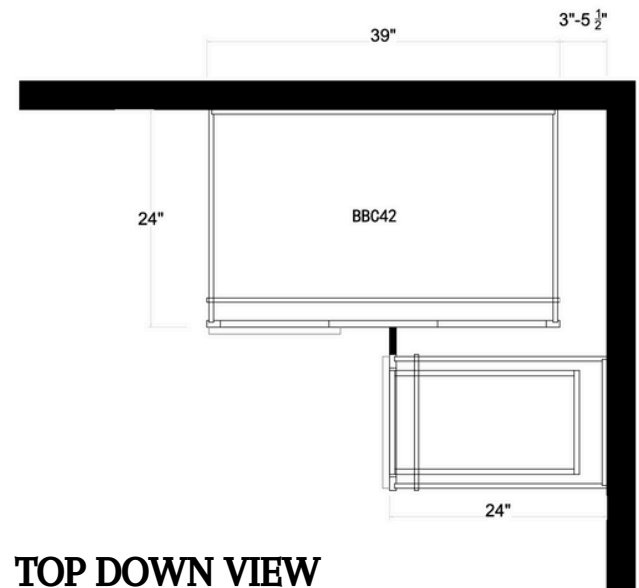

TOP DOWN VIEW