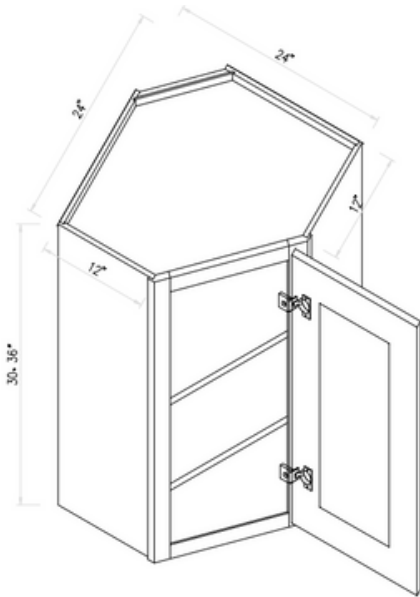

CORNER WALL CABINETS

**SKU
WDC2430
WDC2436**

**Wall
Diagonal
Corner**