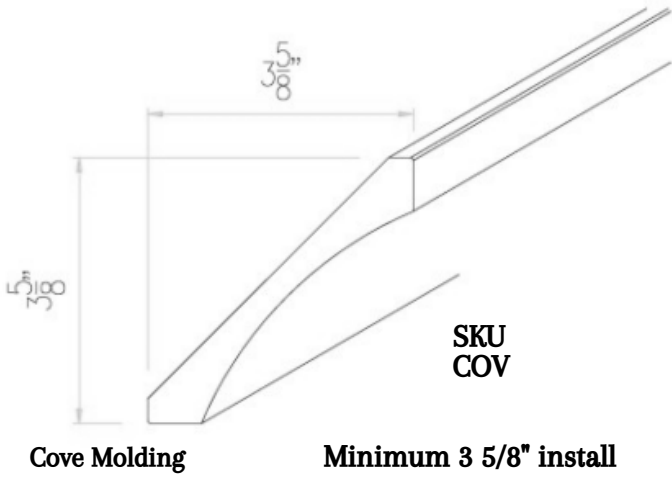

PANELS & TRIM