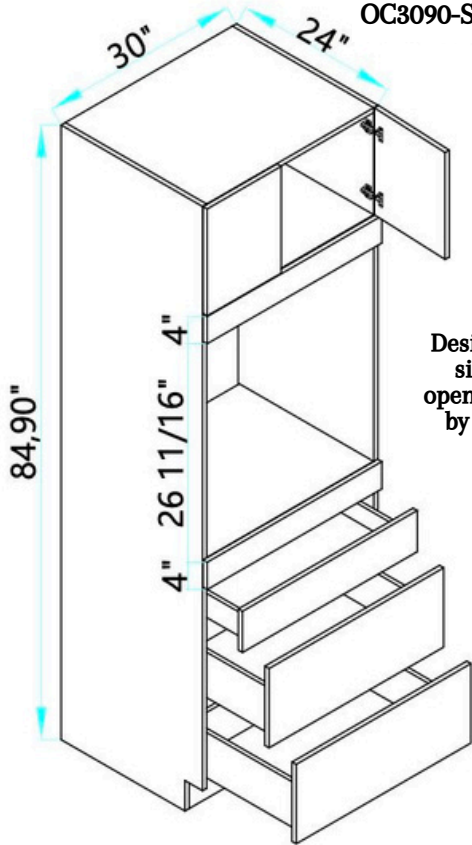

# CONFIGURATIONS

We offer our cabinetry in a variety of sizes, shapes, and configurations to ensure we meet the unique needs of every space. Please review the options and select the SKU that best works for you- SKU letters indicate the shape / configuration, while the SKU numbers indicate the product's varied dimension in inches. For example, SKU "B12" is our classic base cabinet in the 12" width size; SKU "W1230" is our regular wall cabinet in 12" width size and 30" height size.

# OVEN CABINETS

SKU  
OC3084-S  
OC3090-S

Designed to fit a  
single oven;  
opening = 28.5"W  
by 26 11/16"H

SKU  
OC3096-S

Designed to fit a  
single oven;  
opening = 28.5"W  
by 26 11/16"H

SKU  
OC3084-SM  
OC3090-SM

# OVEN CABINETS

SKU  
OC3084-D  
OC3090-D

Designed to fit a double oven; opening = 28.5"W by 47 3/4"H

SKU  
OC3096-D

Designed to fit a double oven; opening = 28.5"W by 47 3/4"H