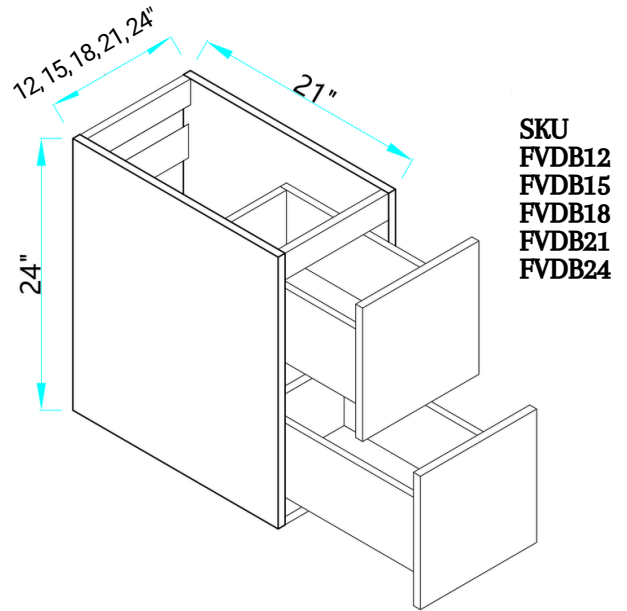

FLOATING VANITIES