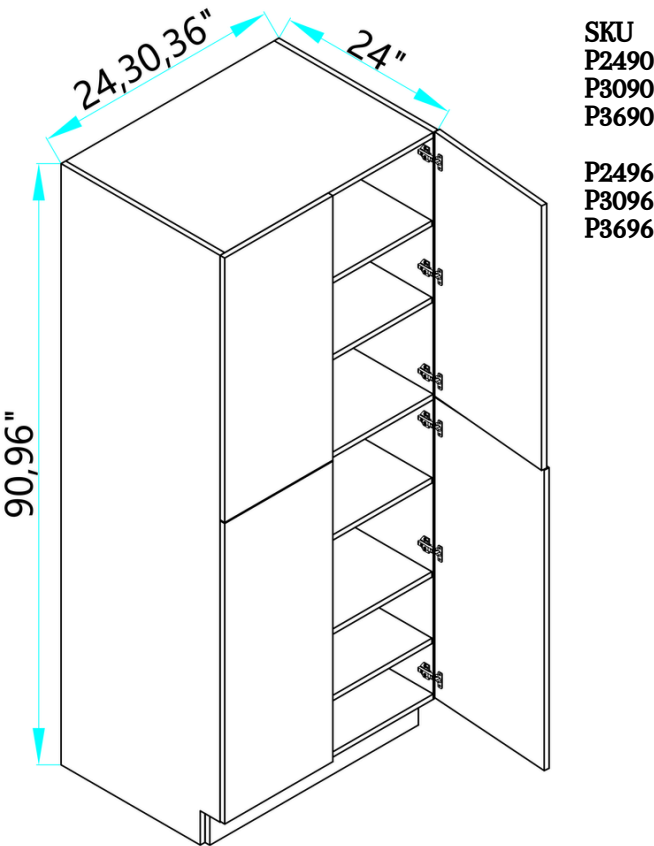

# BASE CORNER CABINETS

Base Lazy Susan

SKU  
BBC39-FH  
BBC42-FH

Base Blind Corner

SKU  
BBC45

Base Blind Corner

**PANTRY CABINETS**

# OVEN CABINETS

SKU  
OC3084-S  
OC3090-S

Designed to fit a  
single oven;  
opening = 28.5"W  
by 26 11/16"H

SKU  
OC3096-S

Designed to fit a  
single oven;  
opening = 28.5"W  
by 26 11/16"H

SKU  
OC3084-SM  
OC3090-SM

# OVEN CABINETS

SKU  
OC3084-D  
OC3090-D

Designed to fit a double oven; opening = 28.5"W by 47 3/4"H

SKU  
OC3096-D

Designed to fit a double oven; opening = 28.5"W by 47 3/4"H