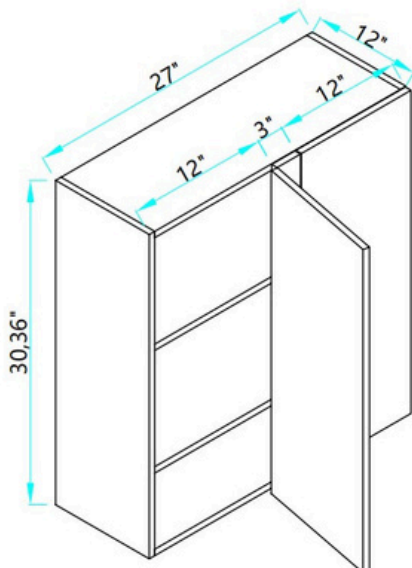

SKU
WBC2730
WBC2736

Wall Blind
Corner