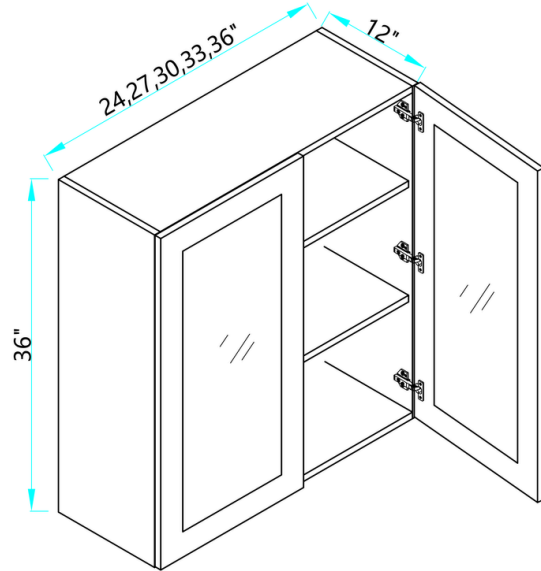

SKU
W2436G
W2736G
W3036G
W3336G
W3636G

Glass Door Only, Shelves Matching Box Material

Coming soon