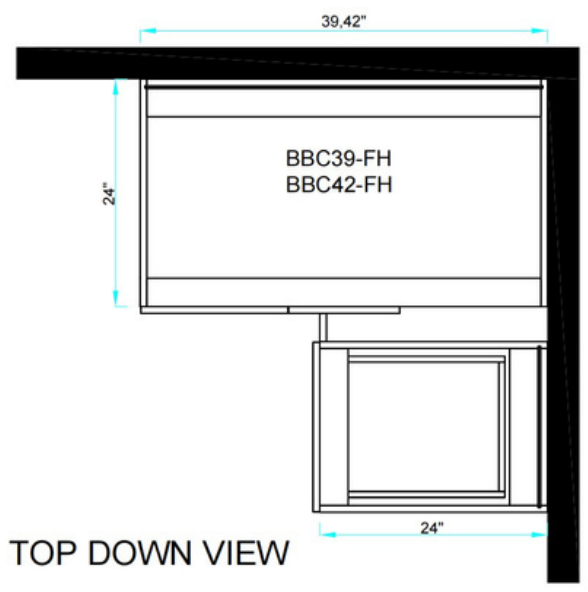

SKU
BBC39-FH
BBC42-FH