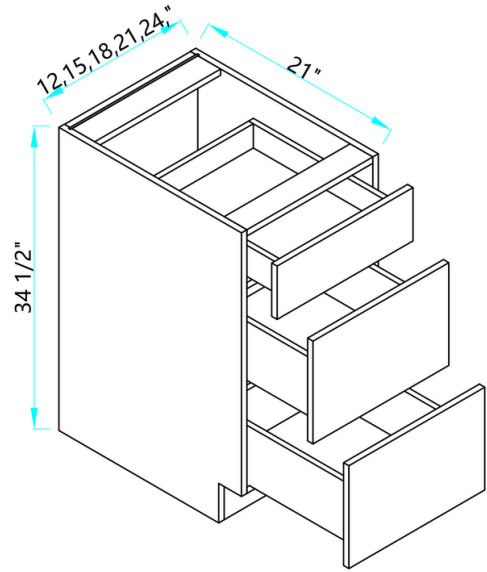

SKU
V3DB12
V3DB15
V3DB18
V3DB21
V3DB24