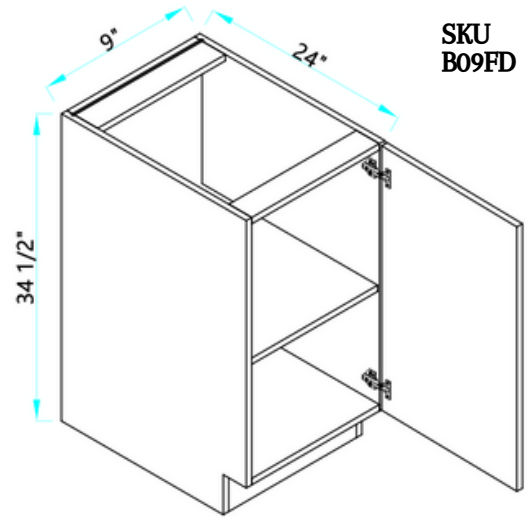

# CONFIGURATIONS

We offer our cabinetry in a variety of sizes, shapes, and configurations to ensure we meet the unique needs of every space. Please review the options and select the SKU that best works for you- SKU letters indicate the shape / configuration, while the SKU numbers indicate the product's varied dimension in inches. For example, SKU "B12" is our classic base cabinet in the 12" width size; SKU "W1230" is our regular wall cabinet in 12" width size and 30" height size.