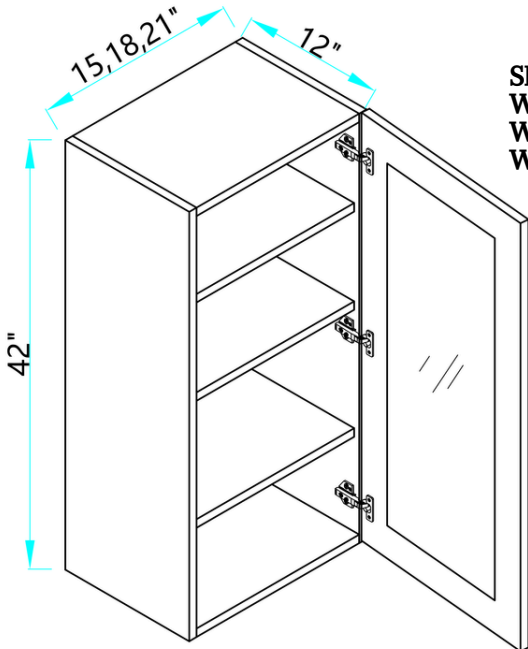

SKU
W1542G
W1842G
W2142G

Glass Door Only, Shelves Matching Box Material

Coming soon