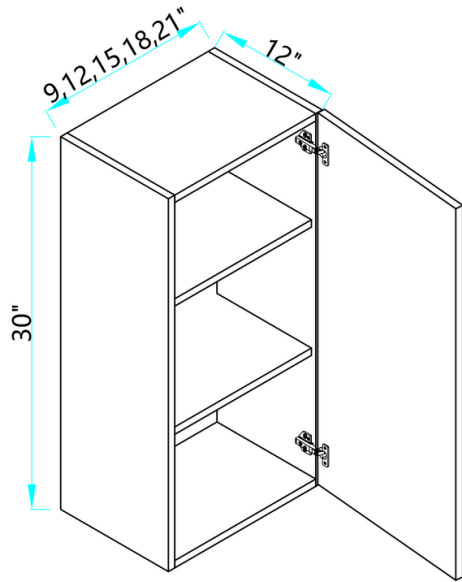

WALL CABINETS

SKU
W0930
W1230
W1530
W1830
W2130