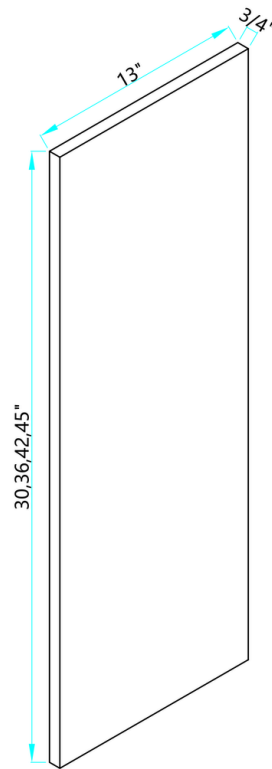

SKU
MWEP1330
MWEP1336
MWEP1342
MWEP1345

Matching Wall End Panel