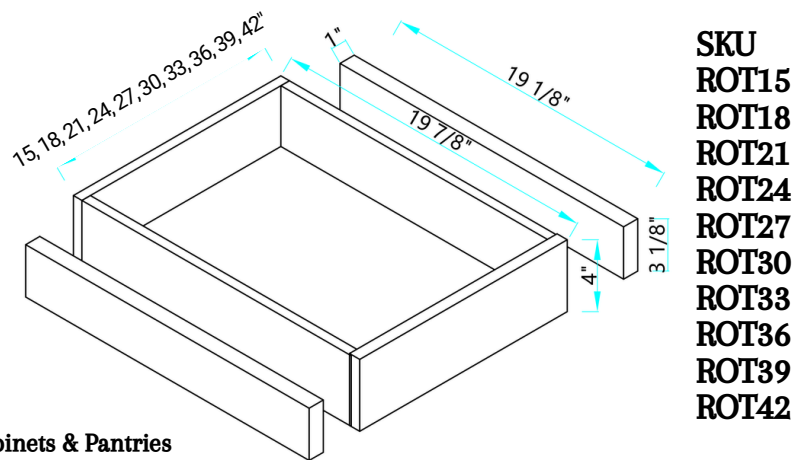

ACCESSORIES

SKU
B15 Trash Can Insert
B18 Trash Can Insert