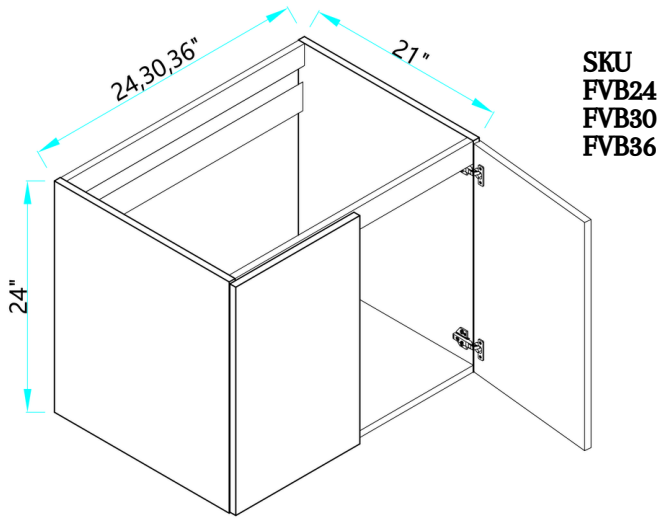

FLOATING VANITIES