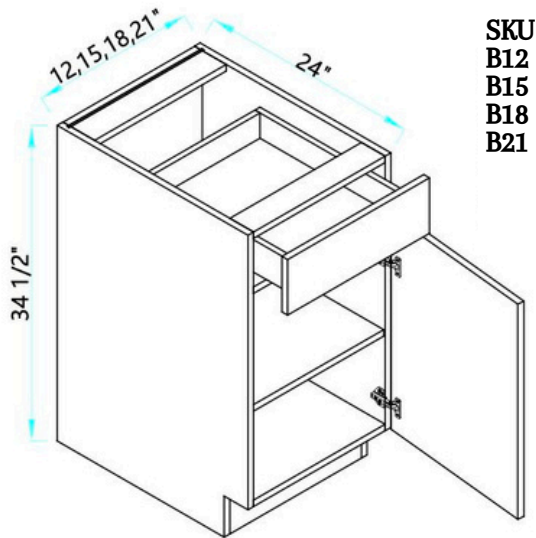

# CONFIGURATIONS

We offer our cabinetry in a variety of sizes, shapes, and configurations to ensure we meet the unique needs of every space. Please review the options and select the SKU that best works for you- SKU letters indicate the shape / configuration, while the SKU numbers indicate the product's varied dimension in inches. For example, SKU "B12" is our classic base cabinet in the 12" width size; SKU "W1230" is our regular wall cabinet in 12" width size and 30" height size.