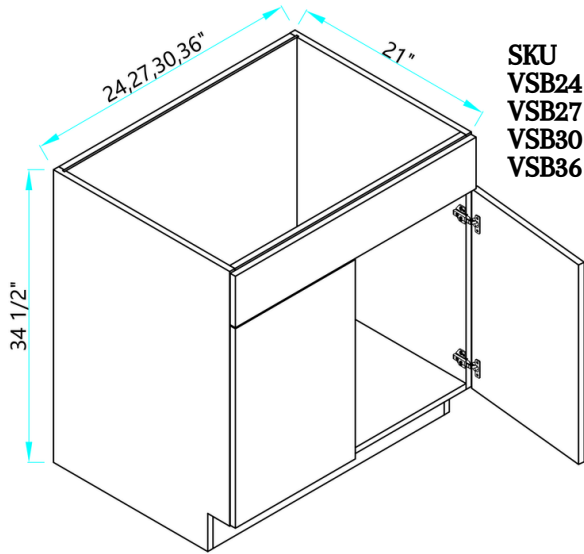

VANITIES

SKU
VSB24
VSB27
VSB30
VSB36