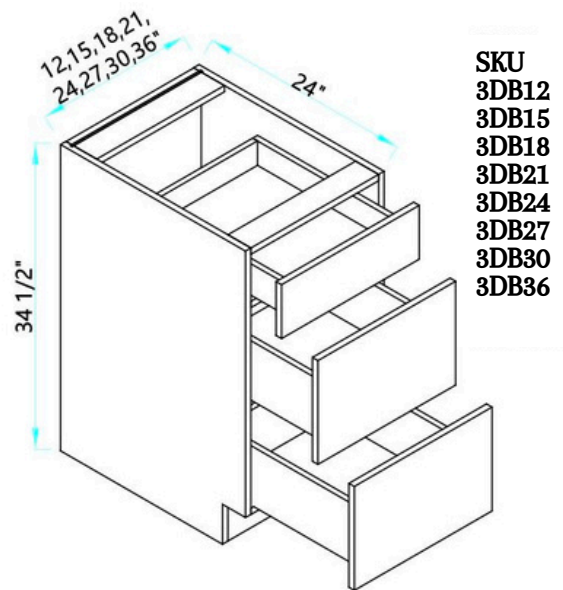

BASE CABINETS