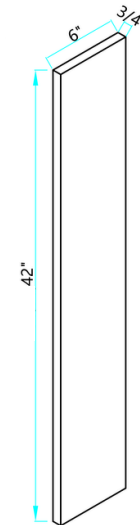

Wall Filler