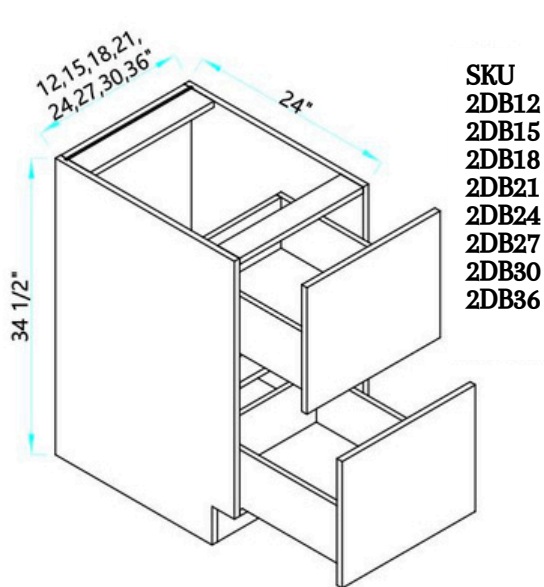

BASE CABINETS