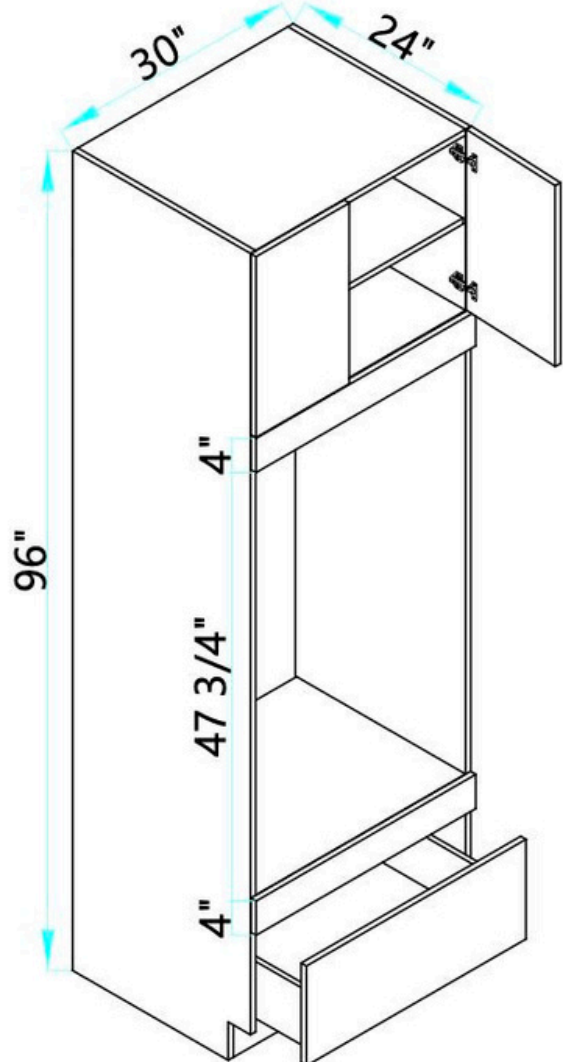

# OVEN CABINETS

SKU  
OC3084-S  
OC3090-S

Designed to fit a  
single oven;  
opening = 28.5"W  
by 26 11/16"H

SKU  
OC3096-S

Designed to fit a  
single oven;  
opening = 28.5"W  
by 26 11/16"H

SKU  
OC3084-SM  
OC3090-SM

Designed to fit a  
single oven +  
microwave combo;  
opening = 28.5"W  
by 41 3/8"H

SKU  
OC3096-SM

Designed to fit a  
single oven +  
microwave combo;  
opening = 28.5"W  
by 41 3/8"H

# OVEN CABINETS

SKU  
OC3084-D  
OC3090-D

Designed to fit a double oven; opening = 28.5"W by 47 3/4"H

SKU  
OC3096-D

Designed to fit a double oven; opening = 28.5"W by 47 3/4"H