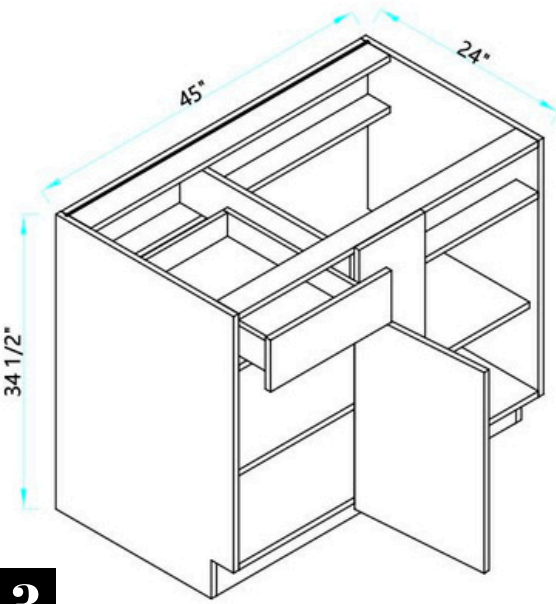

SKU
BBC45

Base Blind Corner