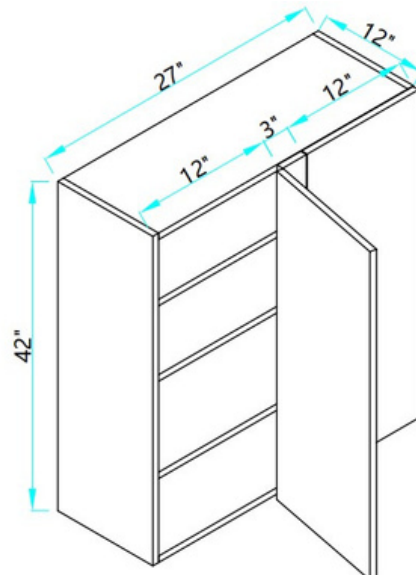

SKU
WBC2742

Wall Blind
Corner