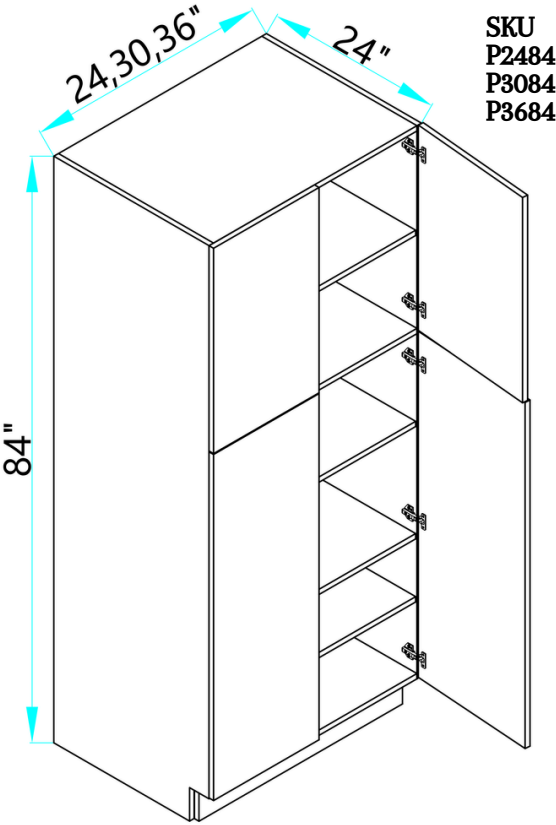

# BASE CORNER CABINETS

Base Lazy Susan

SKU  
BBC39-FH  
BBC42-FH

Base Blind Corner

SKU  
BBC45

Base Blind Corner

**PANTRY CABINETS**

# OVEN CABINETS

SKU  
OC3084-S  
OC3090-S

Designed to fit a  
single oven;  
opening = 28.5"W  
by 26 11/16"H

SKU  
OC3096-S

Designed to fit a  
single oven;  
opening = 28.5"W  
by 26 11/16"H

SKU  
OC3084-SM  
OC3090-SM

# OVEN CABINETS

SKU  
OC3084-D  
OC3090-D

Designed to fit a double oven; opening = 28.5"W by 47 3/4"H

SKU  
OC3096-D

Designed to fit a double oven; opening = 28.5"W by 47 3/4"H