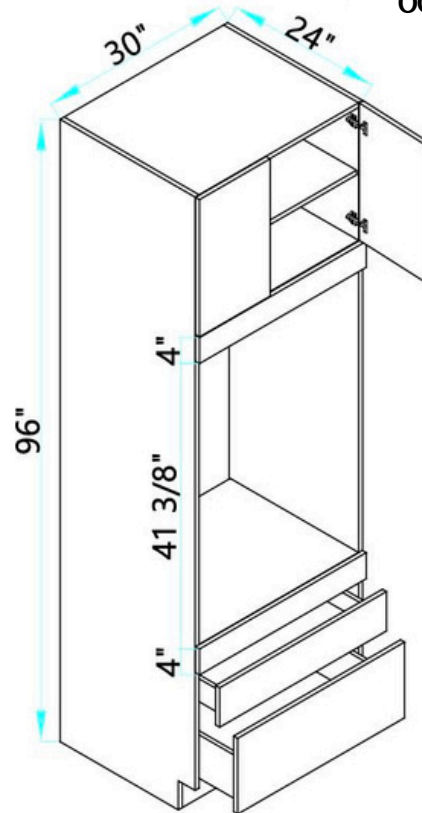

# OVEN CABINETS

SKU  
OC3084-S  
OC3090-S

Designed to fit a  
single oven;  
opening = 28.5"W  
by 26 11/16"H

SKU  
OC3096-S

Designed to fit a  
single oven;  
opening = 28.5"W  
by 26 11/16"H

SKU  
OC3084-SM  
OC3090-SM

Designed to fit a  
single oven +  
microwave combo;  
opening = 28.5"W  
by 41 3/8"H

SKU  
OC3096-SM

Designed to fit a  
single oven +  
microwave combo;  
opening = 28.5"W  
by 41 3/8"H

# OVEN CABINETS

SKU  
OC3084-D  
OC3090-D

Designed to fit a double oven; opening = 28.5"W by 47 3/4"H

SKU  
OC3096-D

Designed to fit a double oven; opening = 28.5"W by 47 3/4"H