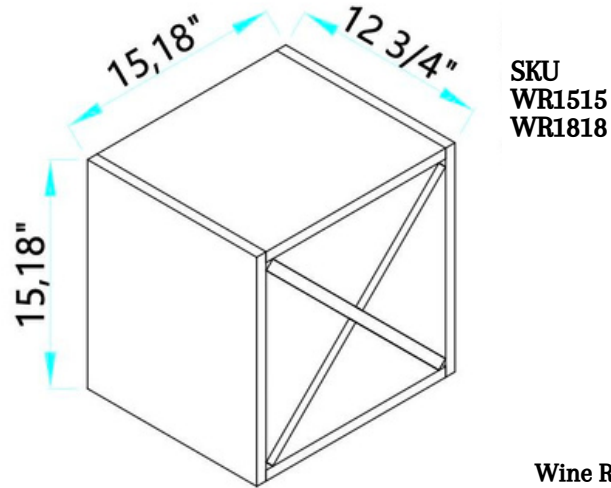

ACCESSORIES

SKU
B15 Trash Can Insert
B18 Trash Can Insert