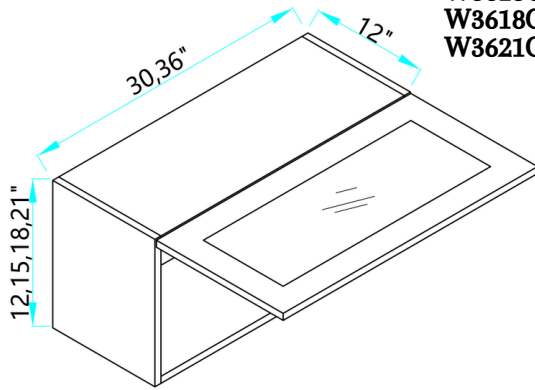

GLASS WALL CABINETS

SKU
W3012G-UP
W3015G-UP
W3018G-UP
W3021G-UP

W3612G-UP
W3615G-UP
W3618G-UP
W3621G-UP

Glass Door Only

Glass Flip Up Cabinet

Coming soon

SKU
W3024G-UP

W3624G-UP