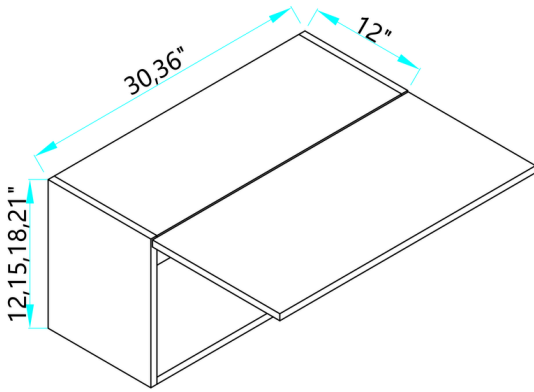

WALL CABINETS

SKU
W3012-UP
W3015-UP
W3018-UP
W3021-UP

W3612-UP
W3615-UP
W3618-UP
W3621-UP

Flip Up
Cabinet