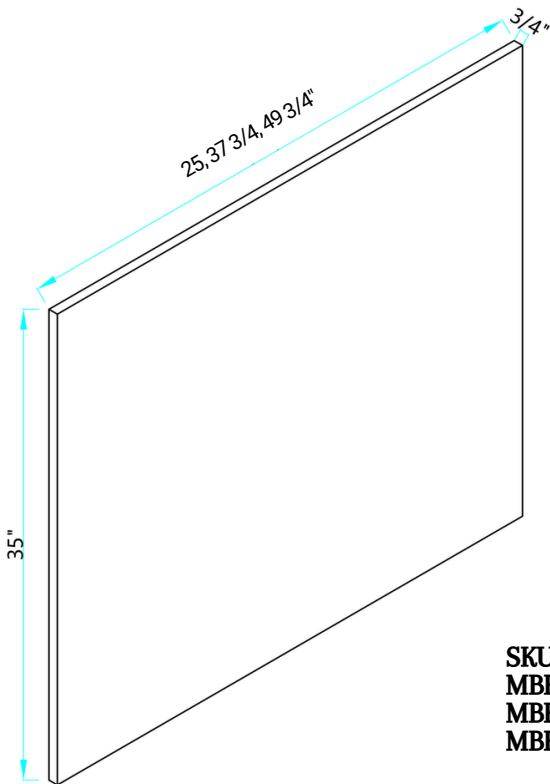

SKU
MBEP25
MBEP36
MBEP48

Matching Base End Panel