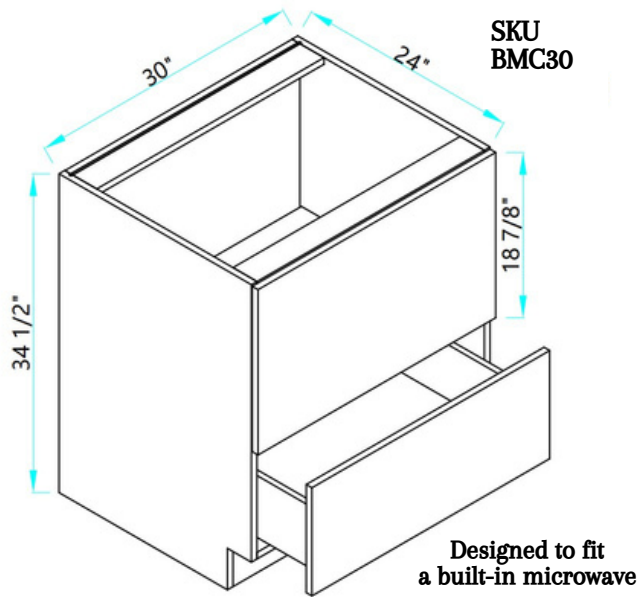

BASE CABINETS