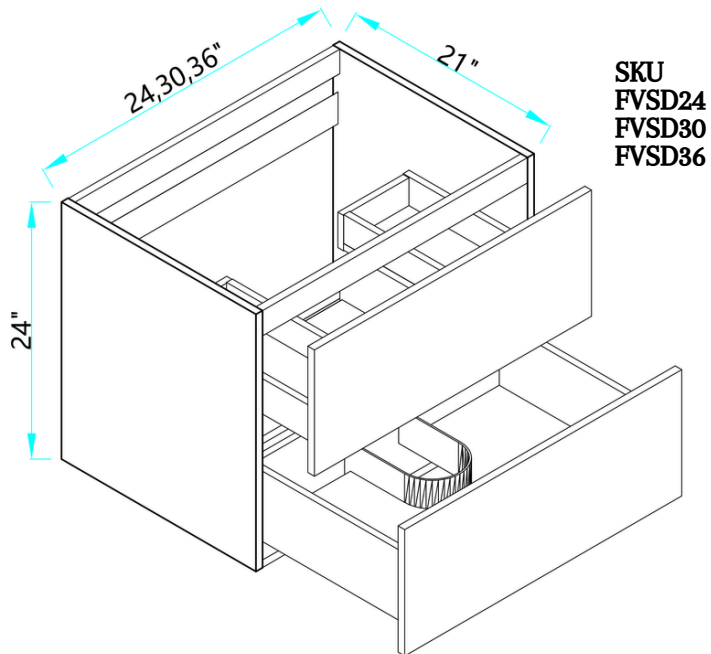

FLOATING VANITIES