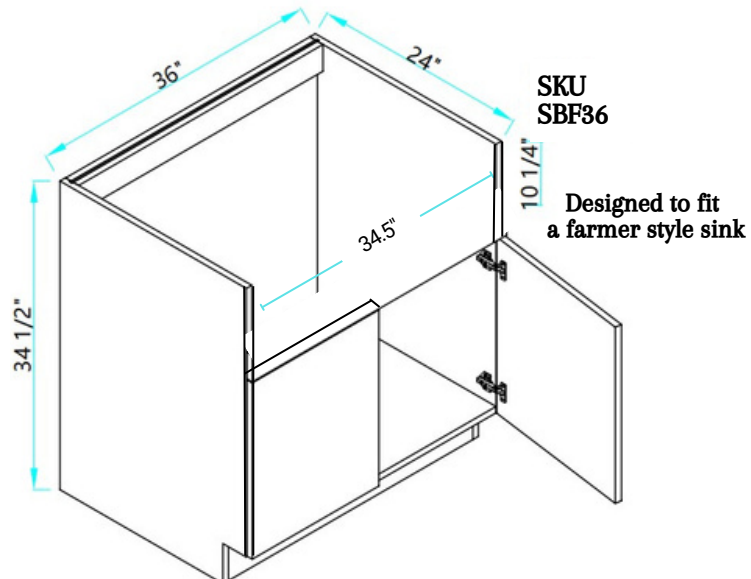

BASE CABINETS