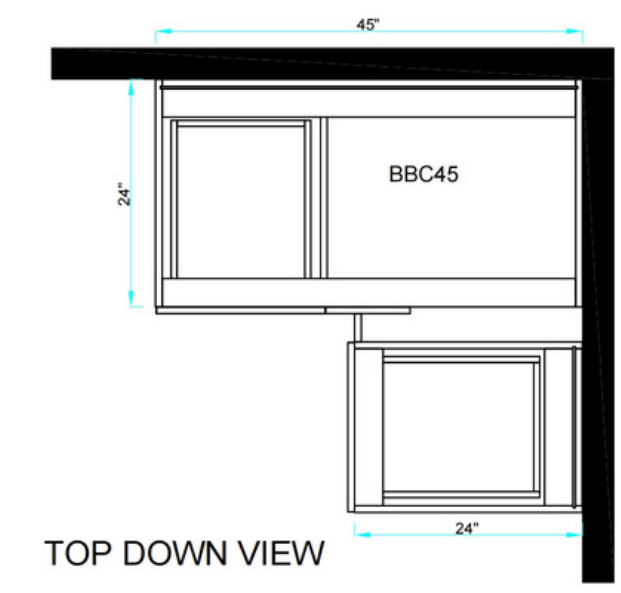

Base Blind Corner