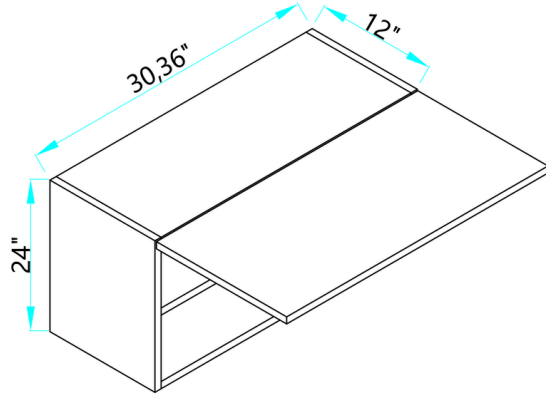

SKU
W3024-UP
W3624-UP

Flip Up
Cabinet