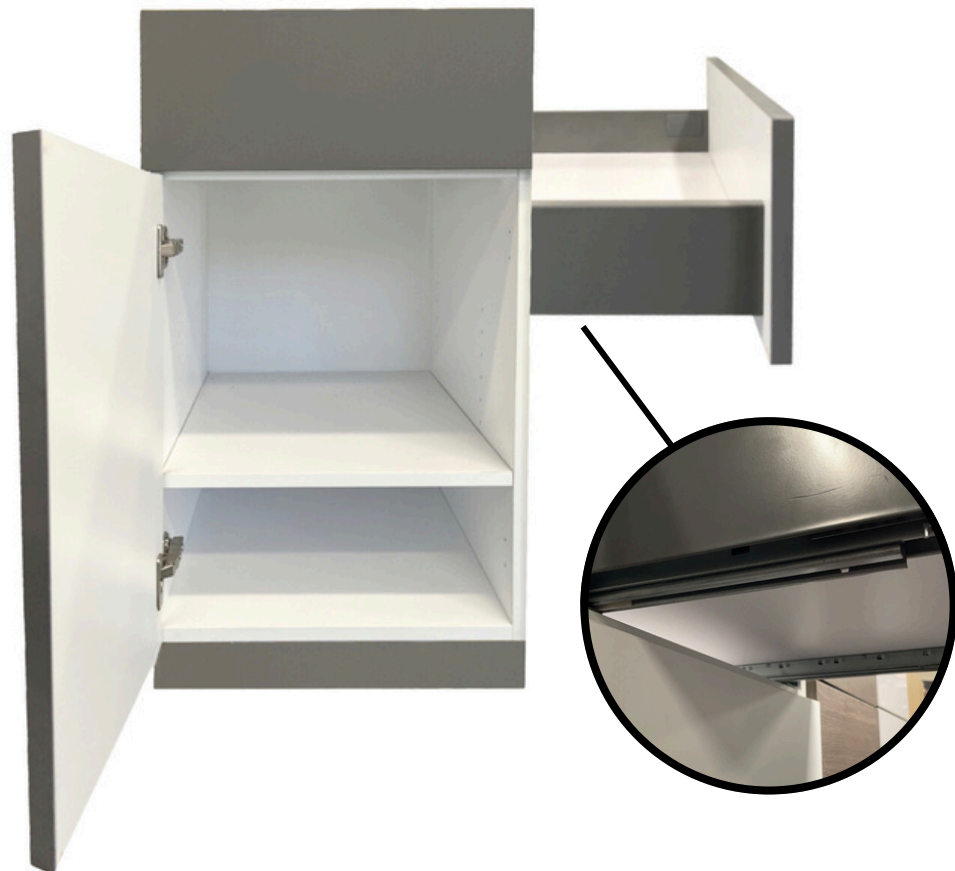

- **Doors and drawer faces** are made of high density fiber (HDF) for the Matte styles and high quality particle board for the Oak styles
- **Doors and drawers** are outfitted with soft-close hinges & drawers to prevent slamming
- **Top, bottom, and side panels** are made of 3/4" thick plywood white, laminated plywood
- **Back panel and drawer boxes** are made of 5/8" thick plywood white, laminated plywood
- **Shelves** are made of 3/4" thick white, laminated plywood
  - 24"D base cabinet shelves