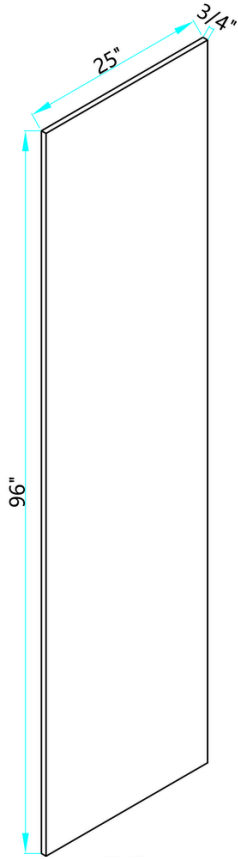

PANELS

SKU
R/P

Fridge Panel