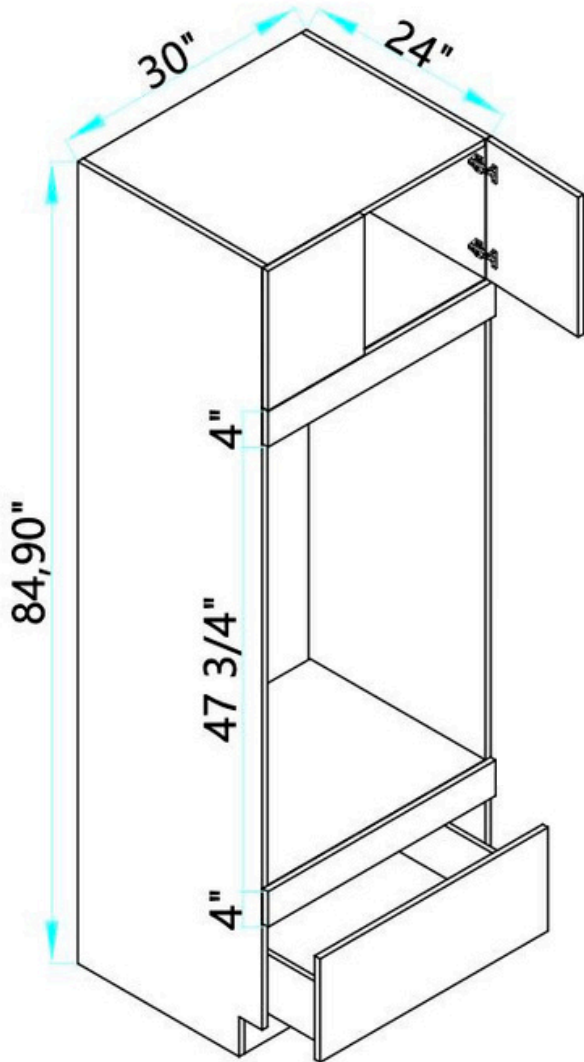

# OVEN CABINETS

SKU  
OC3084-S  
OC3090-S

Designed to fit a  
single oven;  
opening = 28.5"W  
by 26 11/16"H

SKU  
OC3096-S

Designed to fit a  
single oven;  
opening = 28.5"W  
by 26 11/16"H

SKU  
OC3084-SM  
OC3090-SM

Designed to fit a  
single oven +  
microwave combo;  
opening = 28.5"W  
by 41 3/8"H

SKU  
OC3096-SM

Designed to fit a  
single oven +  
microwave combo;  
opening = 28.5"W  
by 41 3/8"H

# OVEN CABINETS

SKU  
OC3084-D  
OC3090-D

Designed to fit a double oven; opening = 28.5"W by 47 3/4"H

SKU  
OC3096-D

Designed to fit a double oven; opening = 28.5"W by 47 3/4"H