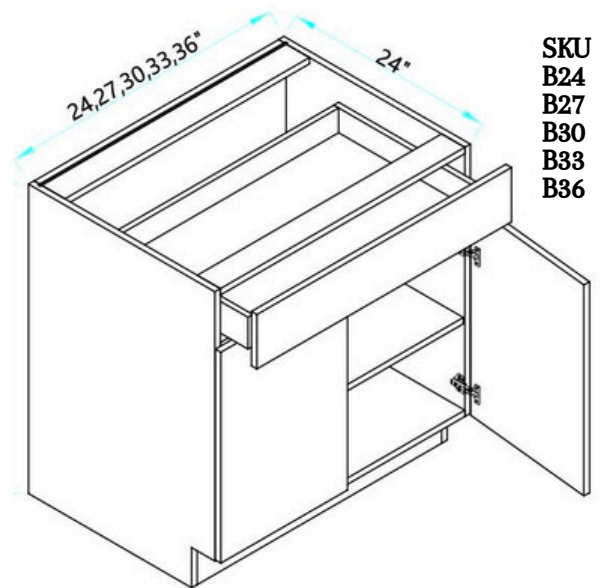

# CONFIGURATIONS

We offer our cabinetry in a variety of sizes, shapes, and configurations to ensure we meet the unique needs of every space. Please review the options and select the SKU that best works for you- SKU letters indicate the shape / configuration, while the SKU numbers indicate the product's varied dimension in inches. For example, SKU "B12" is our classic base cabinet in the 12" width size; SKU "W1230" is our regular wall cabinet in 12" width size and 30" height size.