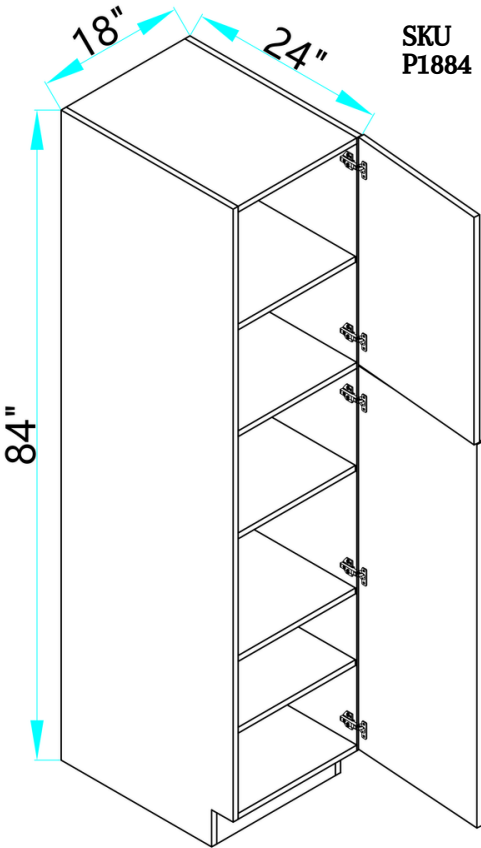

# BASE CORNER CABINETS

Base Lazy Susan

SKU  
BBC39-FH  
BBC42-FH

Base Blind Corner

SKU  
BBC45

Base Blind Corner

**PANTRY CABINETS**

# OVEN CABINETS

SKU  
OC3084-S  
OC3090-S

Designed to fit a  
single oven;  
opening = 28.5"W  
by 26 11/16"H

SKU  
OC3096-S

Designed to fit a  
single oven;  
opening = 28.5"W  
by 26 11/16"H

SKU  
OC3084-SM  
OC3090-SM

# OVEN CABINETS

SKU  
OC3084-D  
OC3090-D

Designed to fit a double oven; opening = 28.5"W by 47 3/4"H

SKU  
OC3096-D

Designed to fit a double oven; opening = 28.5"W by 47 3/4"H