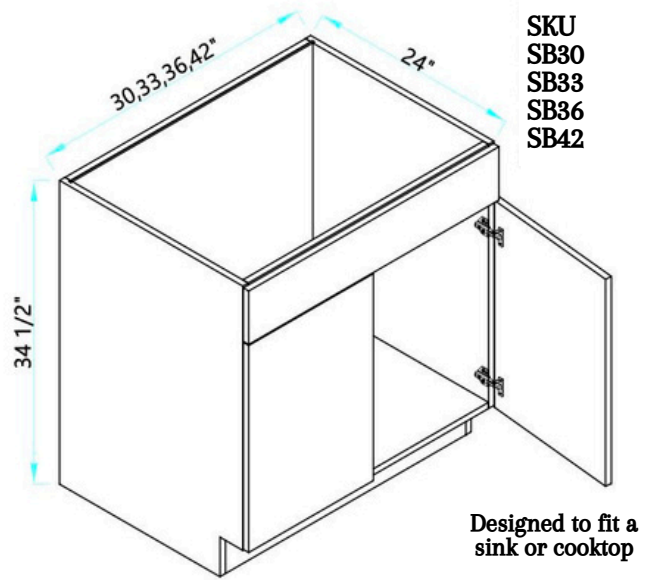

BASE CABINETS