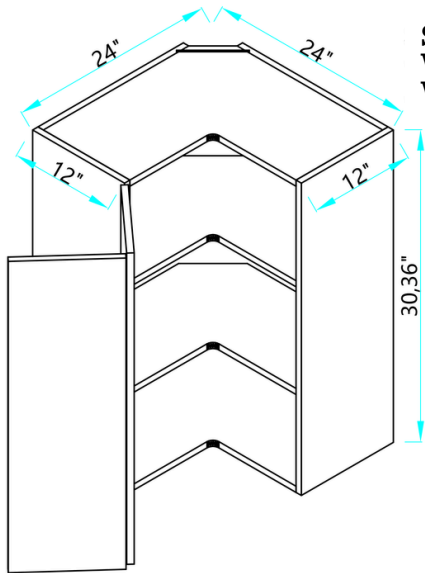

WALL CORNER CABINETS

SKU
WLS2430
WLS2436

Wall Lazy
Susan