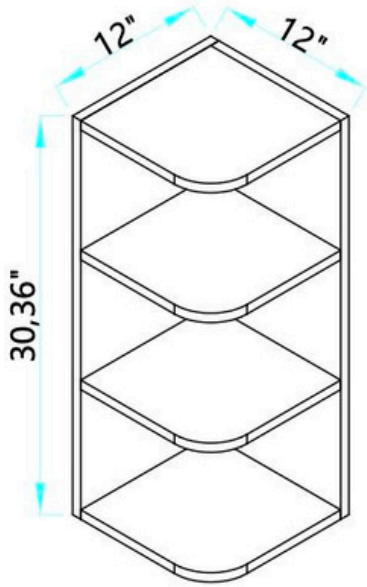

WALL CABINETS

SKU
WOES1230
WOES1236