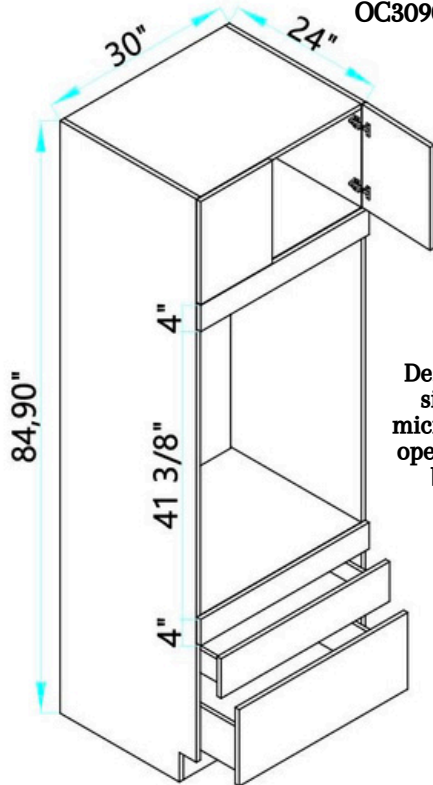

# OVEN CABINETS

SKU  
OC3084-S  
OC3090-S

Designed to fit a  
single oven;  
opening = 28.5"W  
by 26 11/16"H

SKU  
OC3096-S

Designed to fit a  
single oven;  
opening = 28.5"W  
by 26 11/16"H

SKU  
OC3084-SM  
OC3090-SM

Designed to fit a  
single oven +  
microwave combo;  
opening = 28.5"W  
by 41 3/8"H

SKU  
OC3096-SM

Designed to fit a  
single oven +  
microwave combo;  
opening = 28.5"W  
by 41 3/8"H

# OVEN CABINETS

SKU  
OC3084-D  
OC3090-D

Designed to fit a double oven; opening = 28.5"W by 47 3/4"H

SKU  
OC3096-D

Designed to fit a double oven; opening = 28.5"W by 47 3/4"H