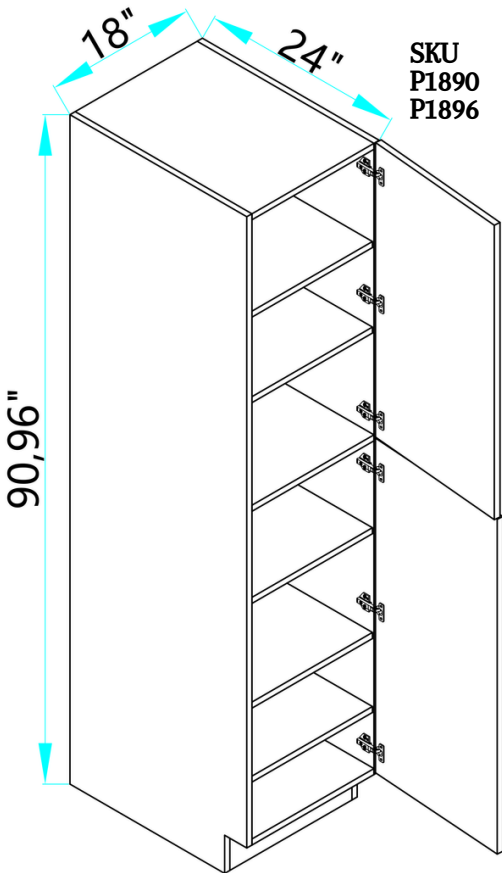

# BASE CORNER CABINETS

Base Lazy Susan

SKU  
BBC39-FH  
BBC42-FH

Base Blind Corner

SKU  
BBC45

Base Blind Corner

**PANTRY CABINETS**

# OVEN CABINETS

SKU  
OC3084-S  
OC3090-S

Designed to fit a  
single oven;  
opening = 28.5"W  
by 26 11/16"H

SKU  
OC3096-S

Designed to fit a  
single oven;  
opening = 28.5"W  
by 26 11/16"H

SKU  
OC3084-SM  
OC3090-SM

# OVEN CABINETS

SKU  
OC3084-D  
OC3090-D

Designed to fit a double oven; opening = 28.5"W by 47 3/4"H

SKU  
OC3096-D

Designed to fit a double oven; opening = 28.5"W by 47 3/4"H