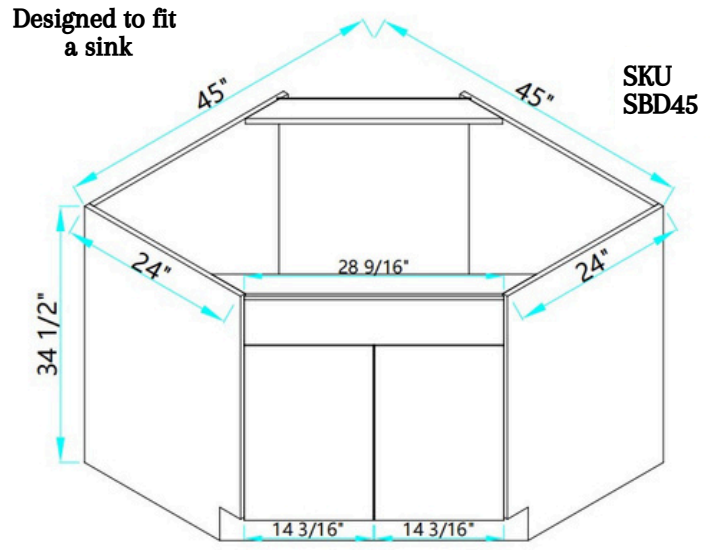

SKU
BBC39-FH
BBC42-FH