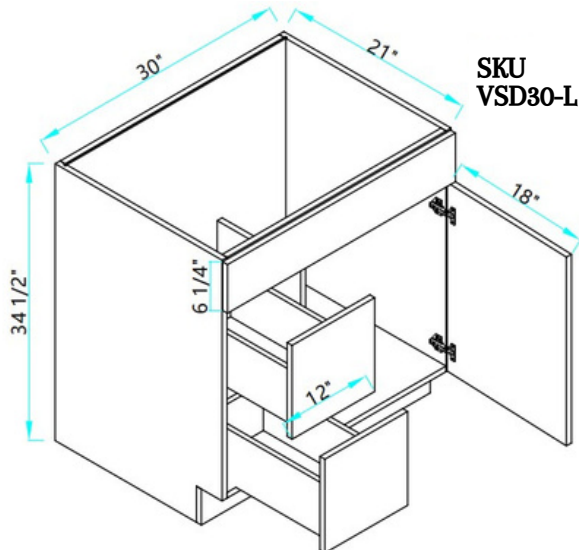

SKU
VSD30-L