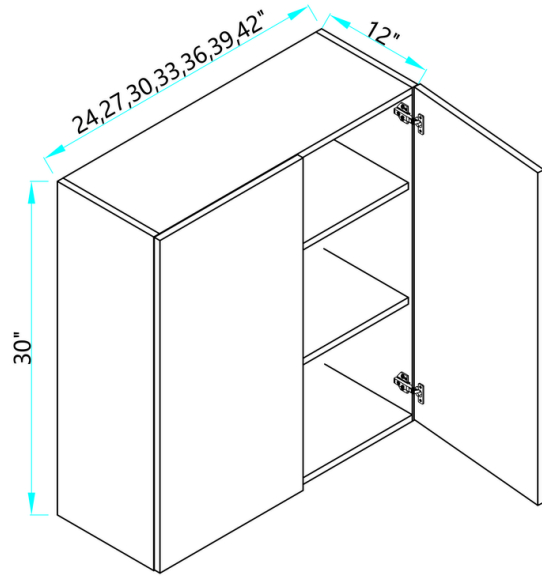

SKU
W2430
W2730
W3030
W3330
W3630
W3930
W4230