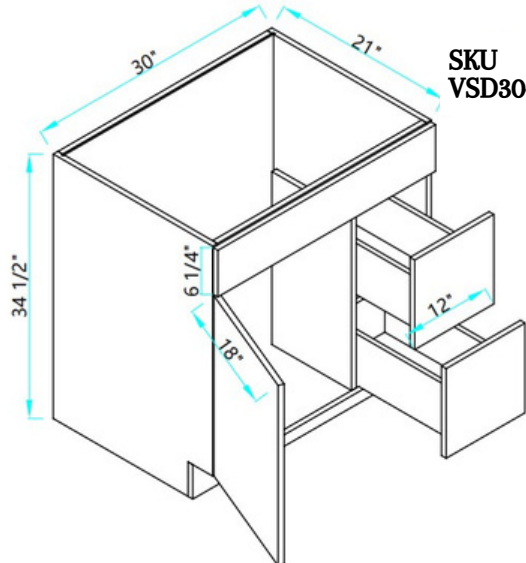

SKU
VSD30-R