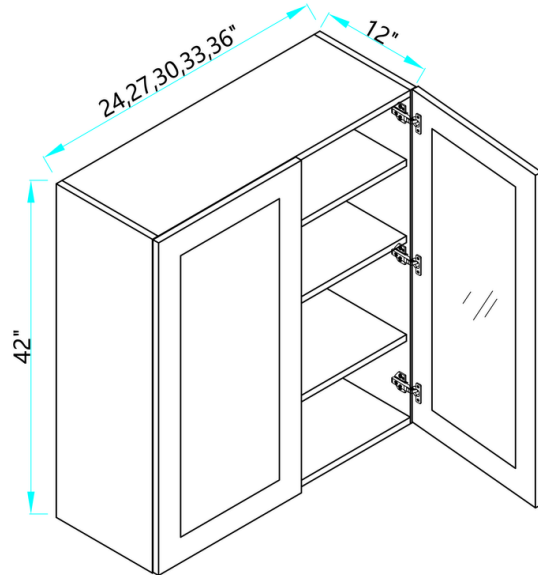

SKU
W2442G
W2742G
W3042G
W3342G
W3642G

Glass Door Only, Shelves Matching Box Material

Coming soon