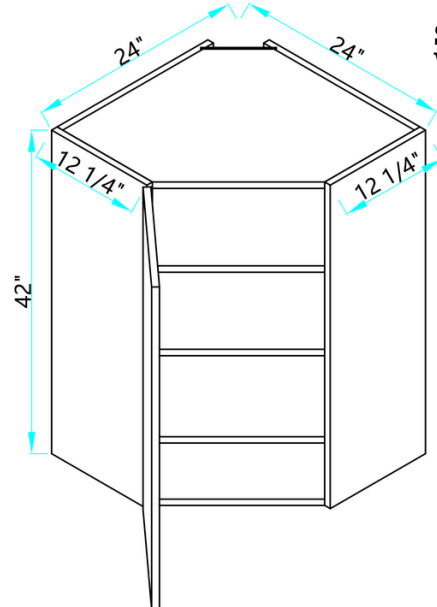

SKU
WDC2442

Wall
Diagonal
Corner

Coming soon