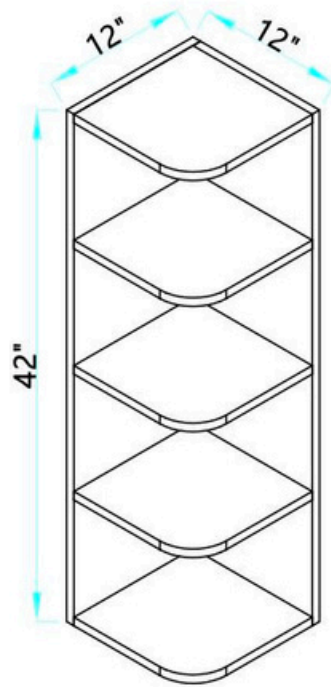

SKU
WOES1242