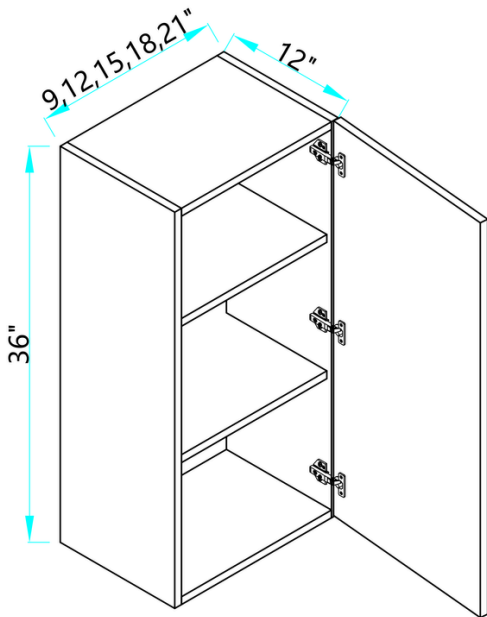

SKU
W0936
W1236
W1536
W1836
W2136