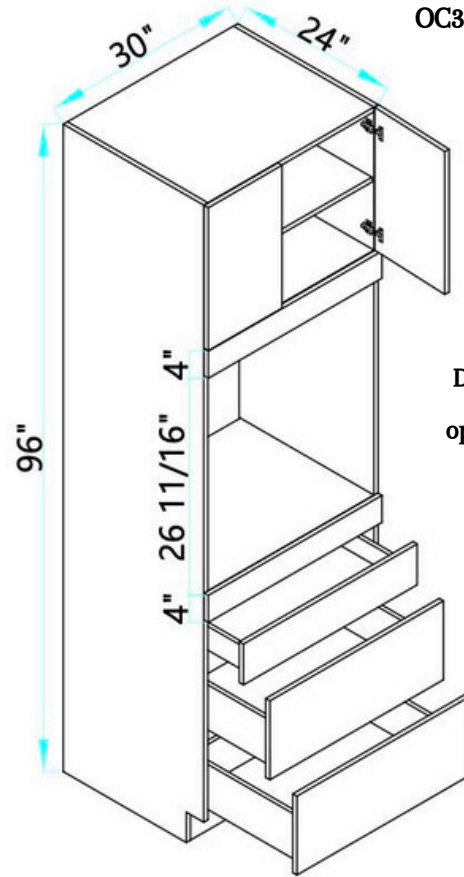

# CONFIGURATIONS

We offer our cabinetry in a variety of sizes, shapes, and configurations to ensure we meet the unique needs of every space. Please review the options and select the SKU that best works for you- SKU letters indicate the shape / configuration, while the SKU numbers indicate the product's varied dimension in inches. For example, SKU "B12" is our classic base cabinet in the 12" width size; SKU "W1230" is our regular wall cabinet in 12" width size and 30" height size.

# OVEN CABINETS

SKU  
OC3084-S  
OC3090-S

Designed to fit a  
single oven;  
opening = 28.5"W  
by 26 11/16"H

SKU  
OC3096-S

Designed to fit a  
single oven;  
opening = 28.5"W  
by 26 11/16"H

SKU  
OC3084-SM  
OC3090-SM

# OVEN CABINETS

SKU  
OC3084-D  
OC3090-D

Designed to fit a double oven; opening = 28.5"W by 47 3/4"H

SKU  
OC3096-D

Designed to fit a double oven; opening = 28.5"W by 47 3/4"H