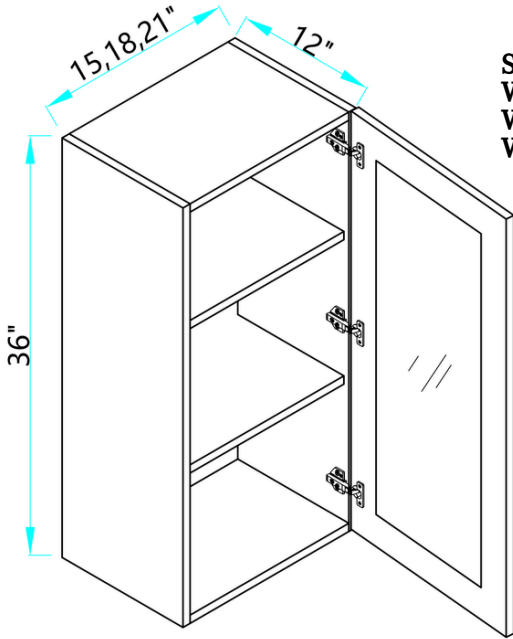

GLASS WALL CABINETS

SKU
W1536G
W1836G
W2136G

Glass Door Only, Shelves Matching Box Material

Coming soon