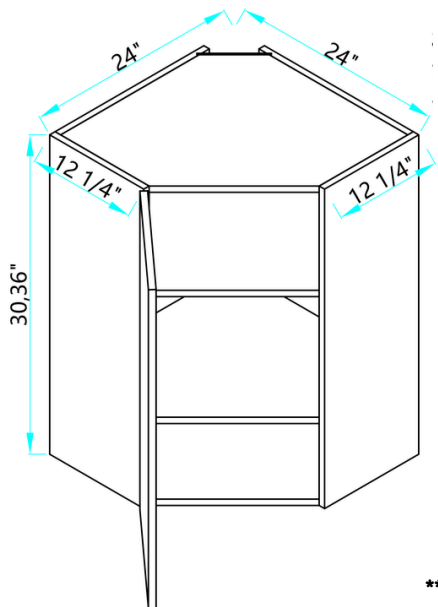

SKU
WDC2430
WDC2436

Wall
Diagonal
Corner

Coming soon