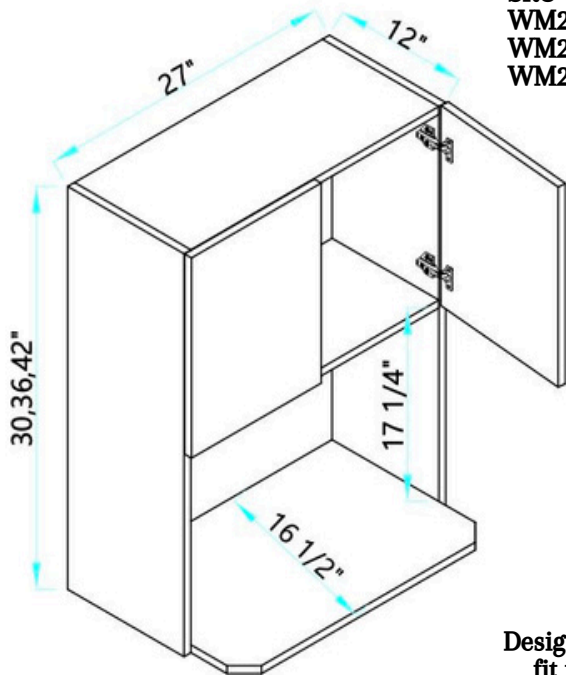

SKU
WM2730
WM2736
WM2742

Designed to
fit in a
microwave

Coming soon