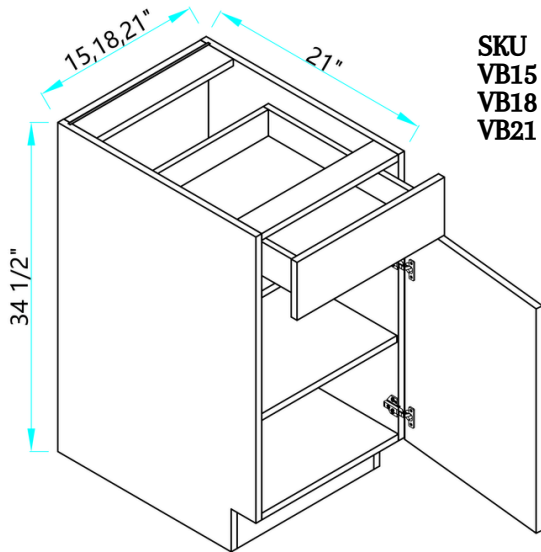

SKU
VB15
VB18
VB21