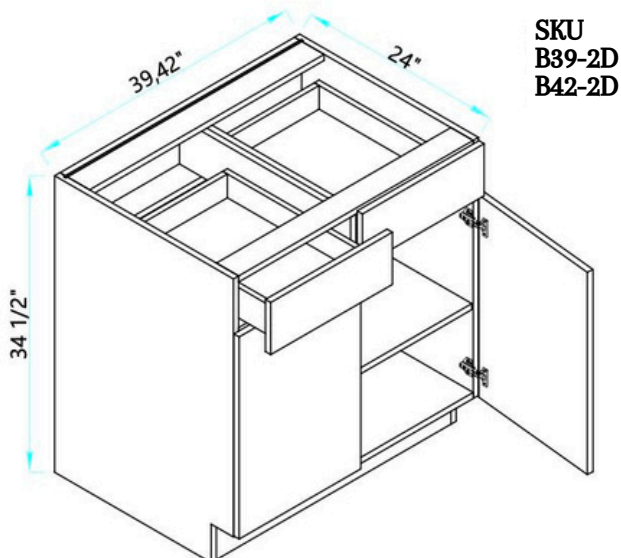

# CONFIGURATIONS

We offer our cabinetry in a variety of sizes, shapes, and configurations to ensure we meet the unique needs of every space. Please review the options and select the SKU that best works for you- SKU letters indicate the shape / configuration, while the SKU numbers indicate the product's varied dimension in inches. For example, SKU "B12" is our classic base cabinet in the 12" width size; SKU "W1230" is our regular wall cabinet in 12" width size and 30" height size.