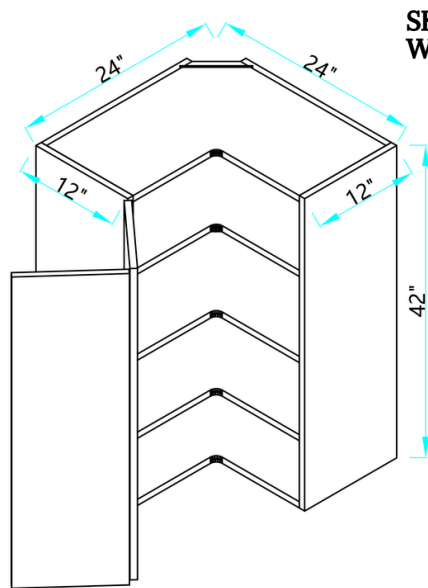

SKU
WLS2442

Wall Lazy
Susan