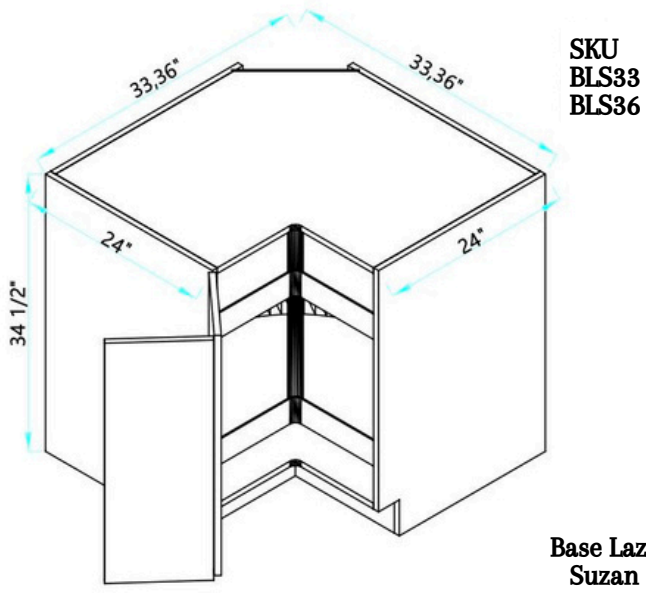

BASE CORNER CABINETS

Base Lazy Susan