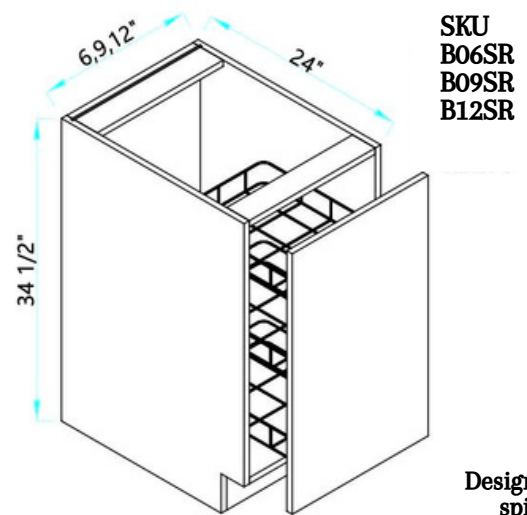

# CONFIGURATIONS

We offer our cabinetry in a variety of sizes, shapes, and configurations to ensure we meet the unique needs of every space. Please review the options and select the SKU that best works for you- SKU letters indicate the shape / configuration, while the SKU numbers indicate the product's varied dimension in inches. For example, SKU "B12" is our classic base cabinet in the 12" width size; SKU "W1230" is our regular wall cabinet in 12" width size and 30" height size.